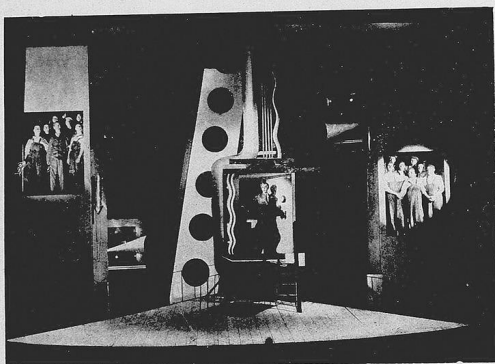

Yale University Library Digital Collections

Title	Four photos of stage designs for La Tour de Babel by Slonimski. No source, 1927. [5291-1]
Rights	The use of this image may be subject to the copyright law of the United States (Title 17, United States Code) or to site license or other rights management terms and conditions. The person using the image is liable for any infringement.
Container information	Box 67 Folder 31
Generated	2021-02-27 01:09:44 UTC
Terms of Use	https://guides.library.yale.edu/about/policies/access
View in DL	https://collections.library.yale.edu/catalog/10657036

PROLOGUE

phot. Brzezowski

ACTE DEUXIEME

phot. Brzezowski

ACTE PREMIER

phot. Brzezowski

ACTE TROISIEME

phot. Brzezowski