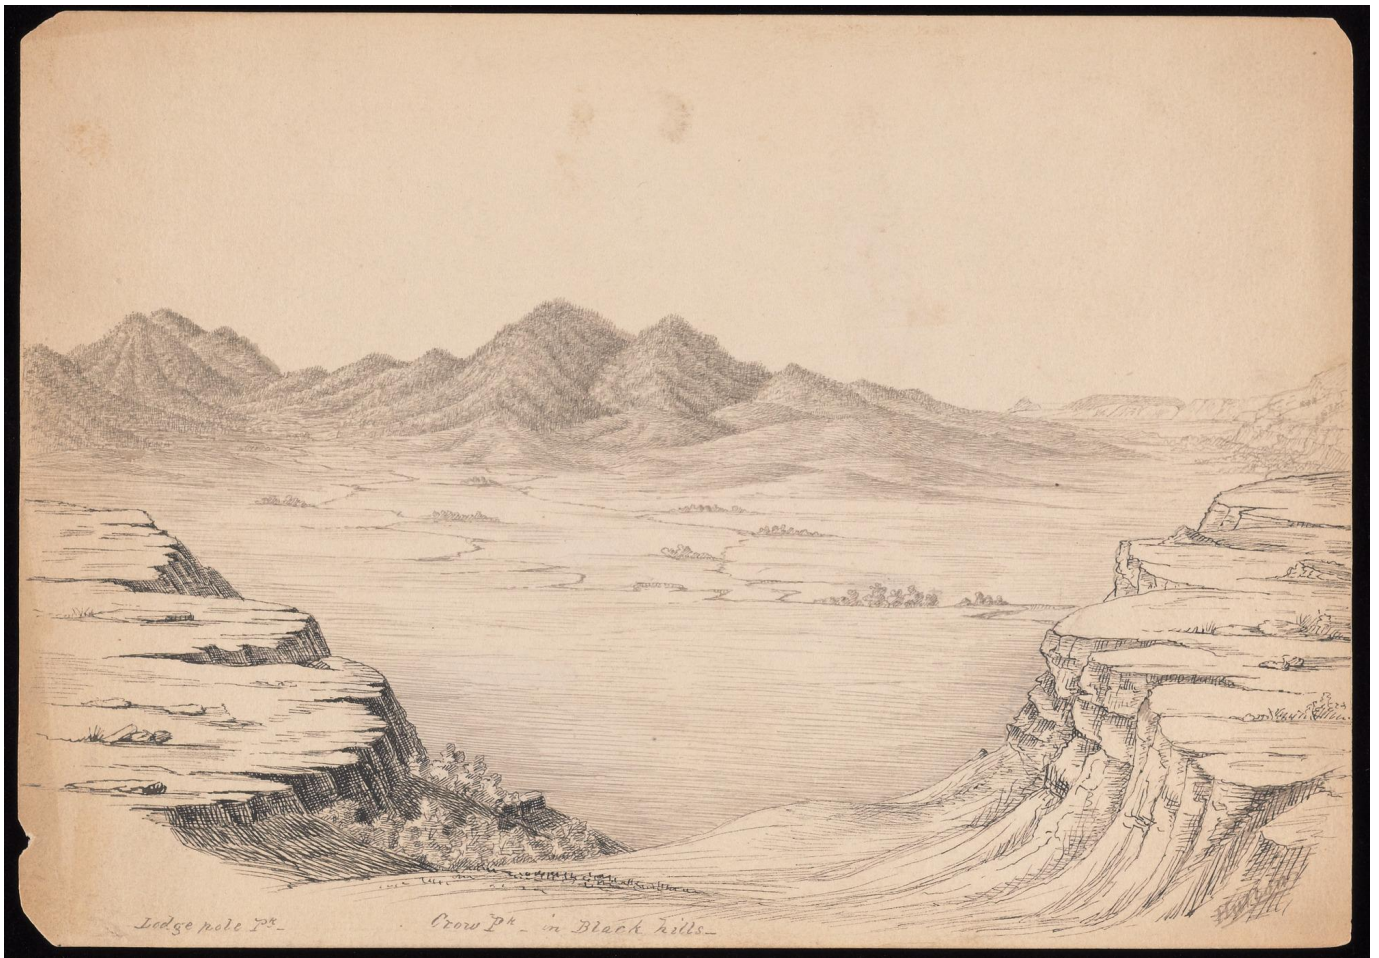

## Yale University Library Digital Collections

<b>Title</b>	Lodge pole Pk., Crow Pk - in Black Hills
<b>Creator</b>	Hutton, James D
<b>Date</b>	[ca. 1859-60]
<b>Rights</b>	The use of this image may be subject to the copyright law of the United States (Title 17, United States Code) or to site license or other rights management terms and conditions. The person using the image is liable for any infringement.
<b>Container information</b>	Box 1   Folder 7
<b>Generated</b>	2021-02-28 19:34:04 UTC
<b>Terms of Use</b>	<a href="https://guides.library.yale.edu/about/policies/access">https://guides.library.yale.edu/about/policies/access</a>
<b>View in DL</b>	<a href="https://collections.library.yale.edu/catalog/11447605">https://collections.library.yale.edu/catalog/11447605</a>

---

Lodge pole Pk.

Crow Pk. in Black hills.