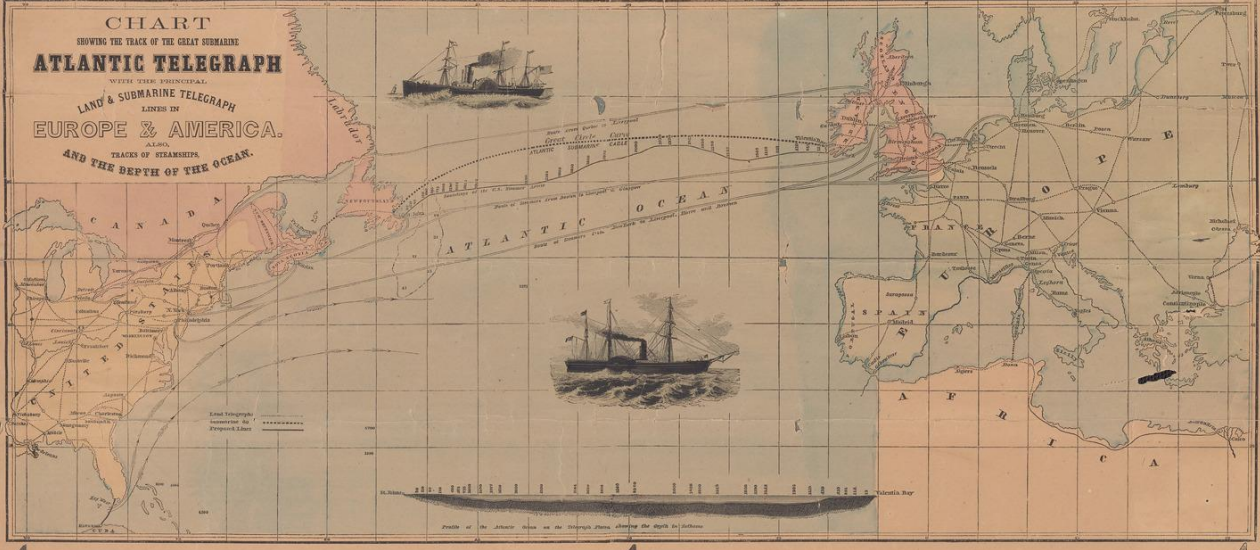

Yale University Library Digital Collections

Title	Chart showing the track of the great submarine Atlantic telegraph : with the principal land & submarine telegraph lines in Europe & America, also the tracks of steamships, and the depth of the ocean.
Creator	H.H. Lloyd & Co
Date	c1858.
Rights	The use of this image may be subject to the copyright law of the United States (Title 17, United States Code) or to site license or other rights management terms and conditions. The person using the image is liable for any infringement
Generated	2021-03-01 19:55:44 UTC
Terms of Use	https://guides.library.yale.edu/about/policies/access
View in DL	https://collections.library.yale.edu/catalog/15235117

Overland Telegraphs of the World.

Table listing telegraph lines with columns for Name, Length, and Cost.

TELEGRAPH CHART

Submarine Telegraphs of the World.

Table listing submarine telegraph lines with columns for Name, Length, and Date.

ACCOUNT OF THE INVENTION AND OPERATION OF THE MAGNETIC TELEGRAPH.

Prof. Samuel F. B. Morse.

MORSE'S TELEGRAPH ALPHABET table.

DESCRIPTION OF MAKING AND LAYING SUBMARINE TELEGRAPH CABLES.

Main text describing the process of making and laying submarine telegraph cables.