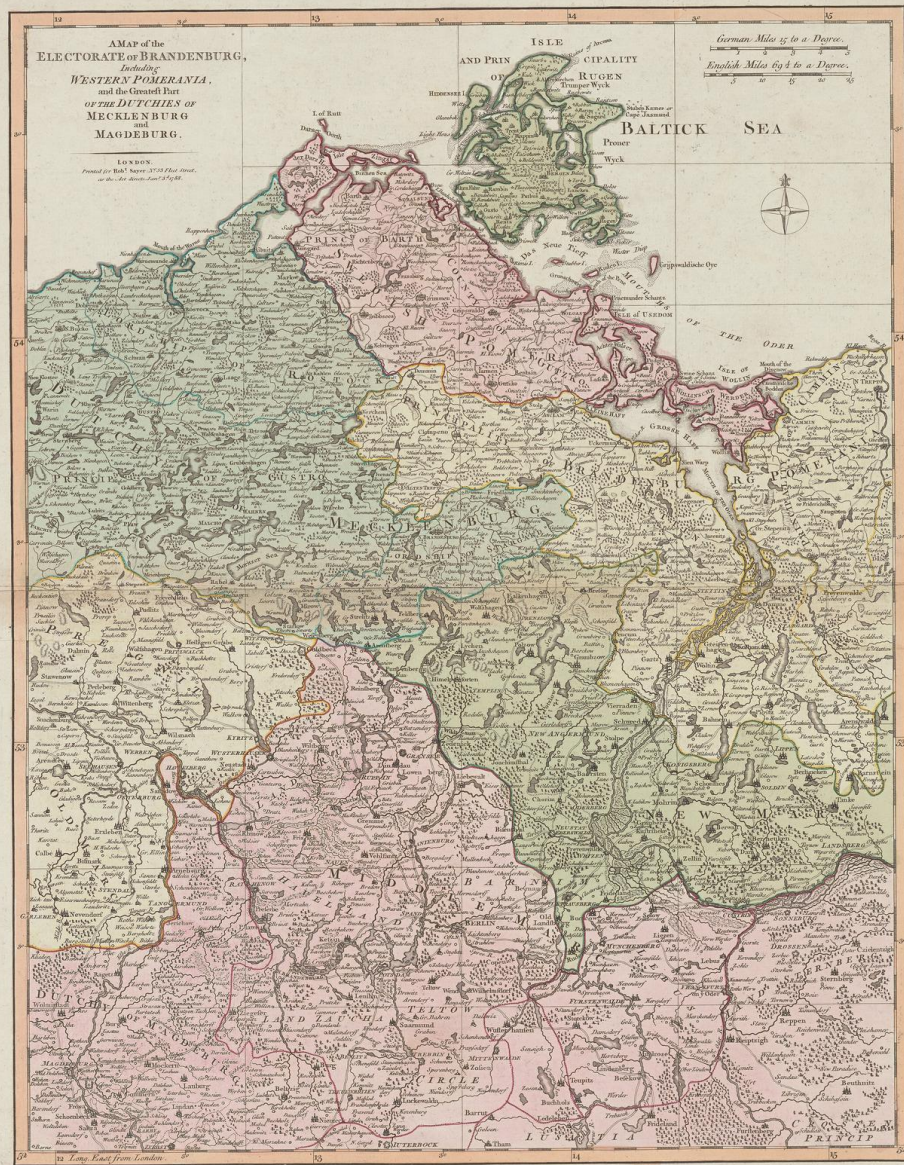

Yale University Library Digital Collections

Title	A map of the Electorate of Brandenburg, including Western Pomerania and the greatest part of the Dutchies of Mecklenburg and Magdeburg.
Date	1788
Rights	The use of this image may be subject to the copyright law of the United States (Title 17, United States Code) or to site license or other rights management terms and conditions. The person using the image is liable for any infringement
Container information	BRBL_00145
Generated	2021-03-02 02:52:54 UTC
Terms of Use	https://guides.library.yale.edu/about/policies/access
View in DL	https://collections.library.yale.edu/catalog/15483132

recto

321
178*