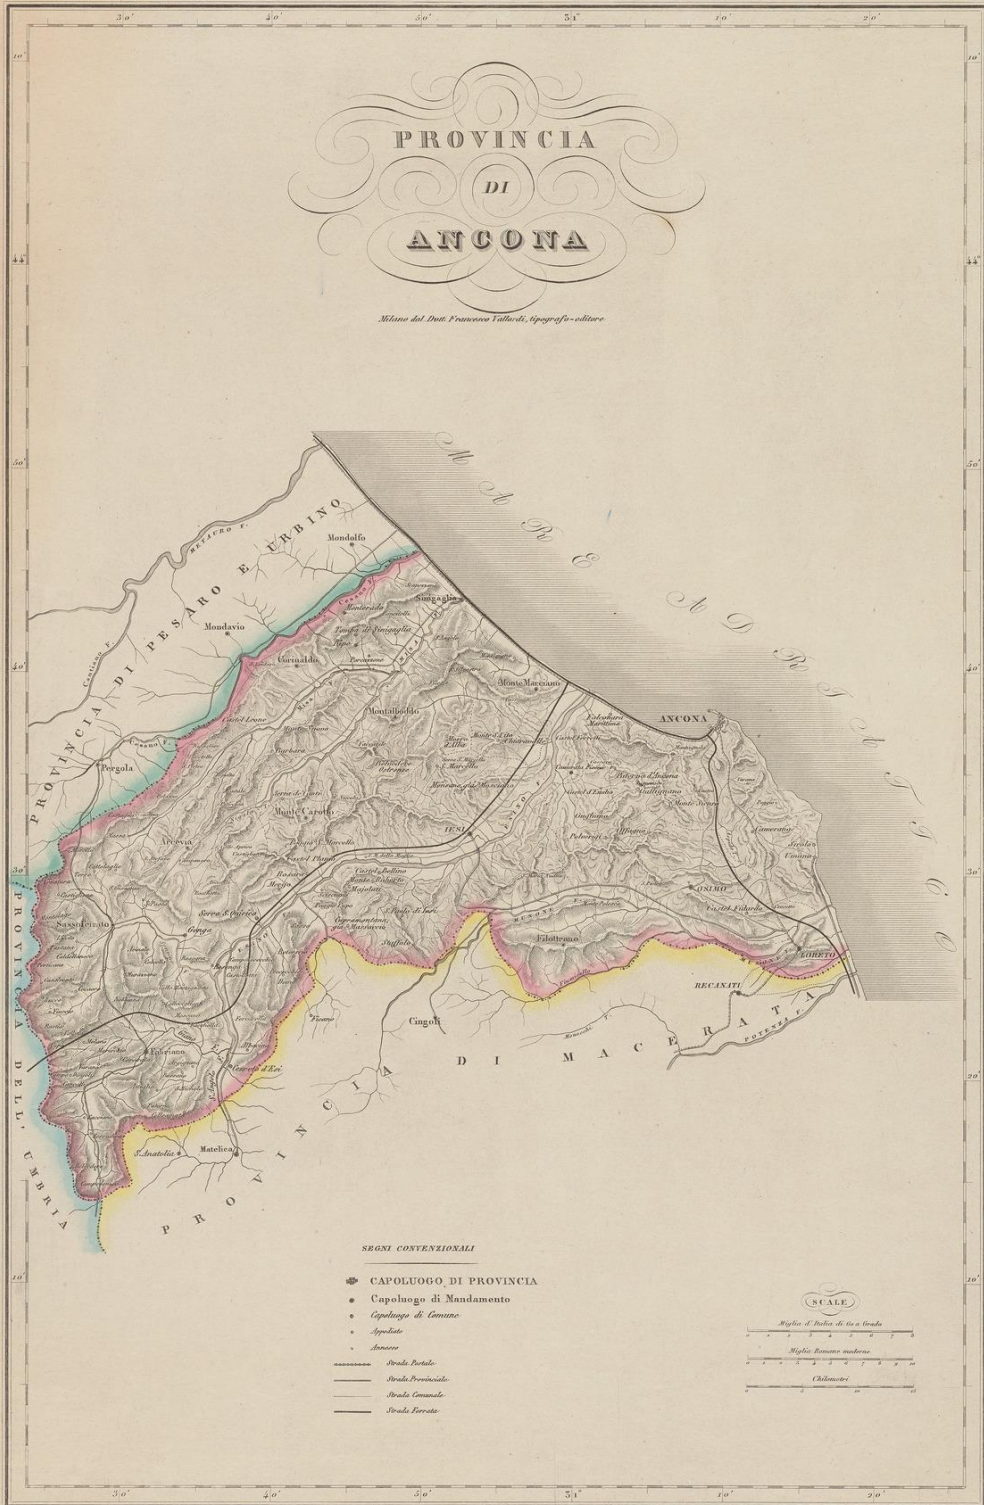

## Yale University Library Digital Collections

<b>Title</b>	Provincia di Ancona.
<b>Date</b>	[1860?]
<b>Rights</b>	The use of this image may be subject to the copyright law of the United States (Title 17, United States Code) or to site license or other rights management terms and conditions. The person using the image is liable for any infringement
<b>Container information</b>	BRBL_00203
<b>Generated</b>	2021-03-02 04:44:59 UTC
<b>Terms of Use</b>	<a href="https://guides.library.yale.edu/about/policies/access">https://guides.library.yale.edu/about/policies/access</a>
<b>View in DL</b>	<a href="https://collections.library.yale.edu/catalog/15489254">https://collections.library.yale.edu/catalog/15489254</a>

---

recto

Atlante Geografico dell'Italia

40  
Am 21  
1860 21/2/60