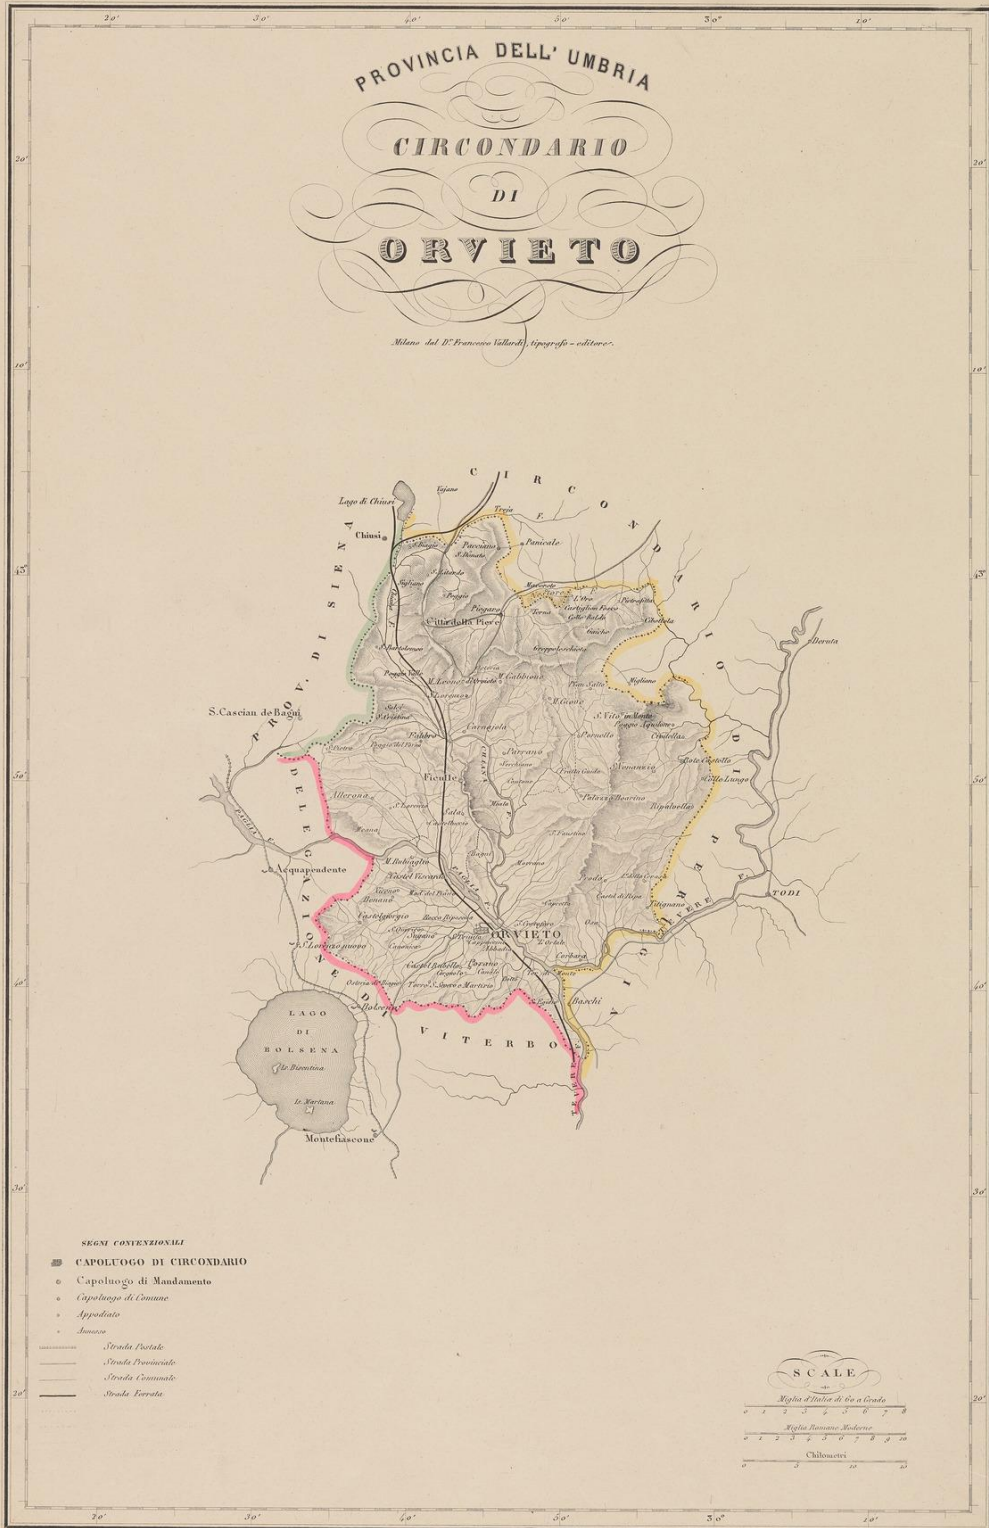

## Yale University Library Digital Collections

<b>Title</b>	Provincia dell'Umbria circondario di Orvieto.
<b>Date</b>	[1860?]
<b>Rights</b>	The use of this image may be subject to the copyright law of the United States (Title 17, United States Code) or to site license or other rights management terms and conditions. The person using the image is liable for any infringement
<b>Container information</b>	BRBL_00212
<b>Generated</b>	2021-03-02 05:41:45 UTC
<b>Terms of Use</b>	<a href="https://guides.library.yale.edu/about/policies/access">https://guides.library.yale.edu/about/policies/access</a>
<b>View in DL</b>	<a href="https://collections.library.yale.edu/catalog/15491919">https://collections.library.yale.edu/catalog/15491919</a>

---

recto

Atlante Geografico dell'Italia

140  
Orvieto  
1870  
1870