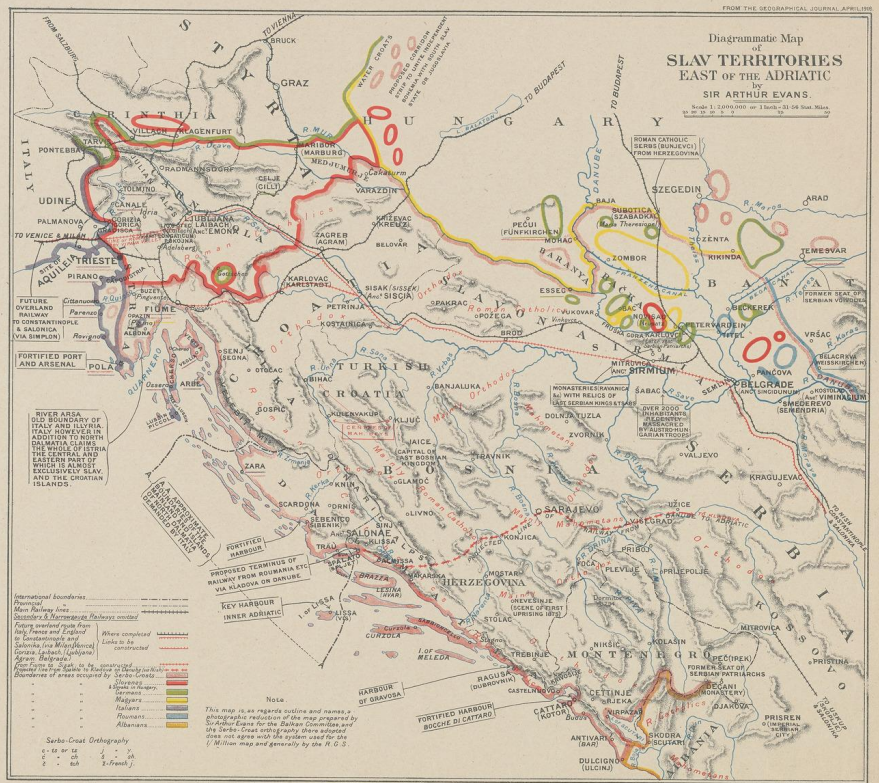

Yale University Library Digital Collections

Title	Diagrammatic map of Slav territories east of the Adriatic [cartographic material] / by Sir Arthur Evans.
Creator	Evans, Arthur, Sir, 1851-1941
Date	1916
Rights	The use of this image may be subject to the copyright law of the United States (Title 17, United States Code) or to site license or other rights management terms and conditions. The person using the image is liable for any infringement
Container information	BRBL_00260
Generated	2021-03-02 07:13:35 UTC
Terms of Use	https://guides.library.yale.edu/about/policies/access
View in DL	https://collections.library.yale.edu/catalog/15498806

recto

Substant

SLAV TERRITORIES
Evans
46
1916