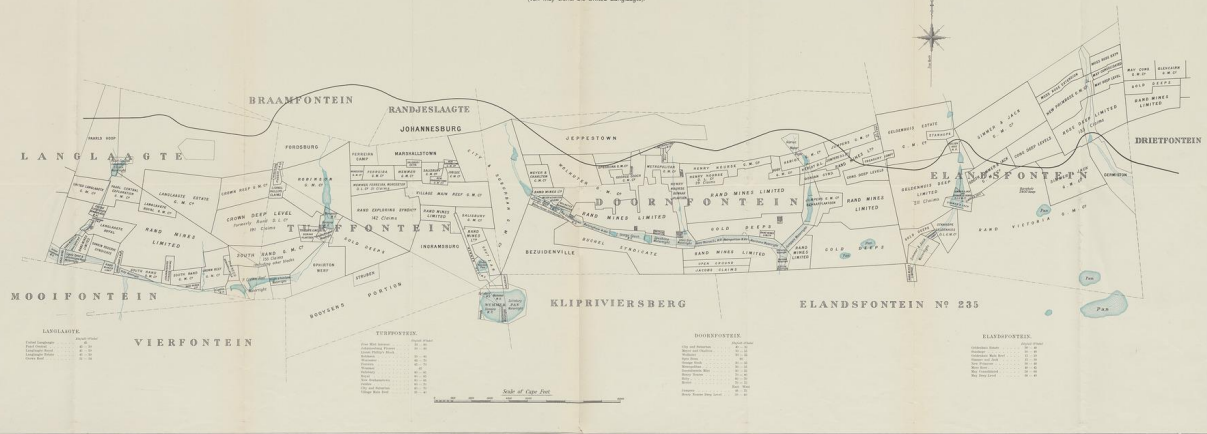

## Yale University Library Digital Collections

<b>Title</b>	Mittleres Grubenfeld des Witwatersrands (von May Cons. bis United Langlaagte).
<b>Date</b>	[1894]
<b>Rights</b>	The use of this image may be subject to the copyright law of the United States (Title 17, United States Code) or to site license or other rights management terms and conditions. The person using the image is liable for any infringement
<b>Container information</b>	BRBL_00340
<b>Generated</b>	2021-03-02 09:57:58 UTC
<b>Terms of Use</b>	<a href="https://guides.library.yale.edu/about/policies/access">https://guides.library.yale.edu/about/policies/access</a>
<b>View in DL</b>	<a href="https://collections.library.yale.edu/catalog/15533494">https://collections.library.yale.edu/catalog/15533494</a>

---

recto

Beilage zu: „Die neue Aera der Witwatersrand-Goldindustrie“ von Felix Abraham (1894).

### Mittleres Grubenfeld des Witwatersrand

(von May Cons. & United Langlaagte).

1894  
No. 111  
1894