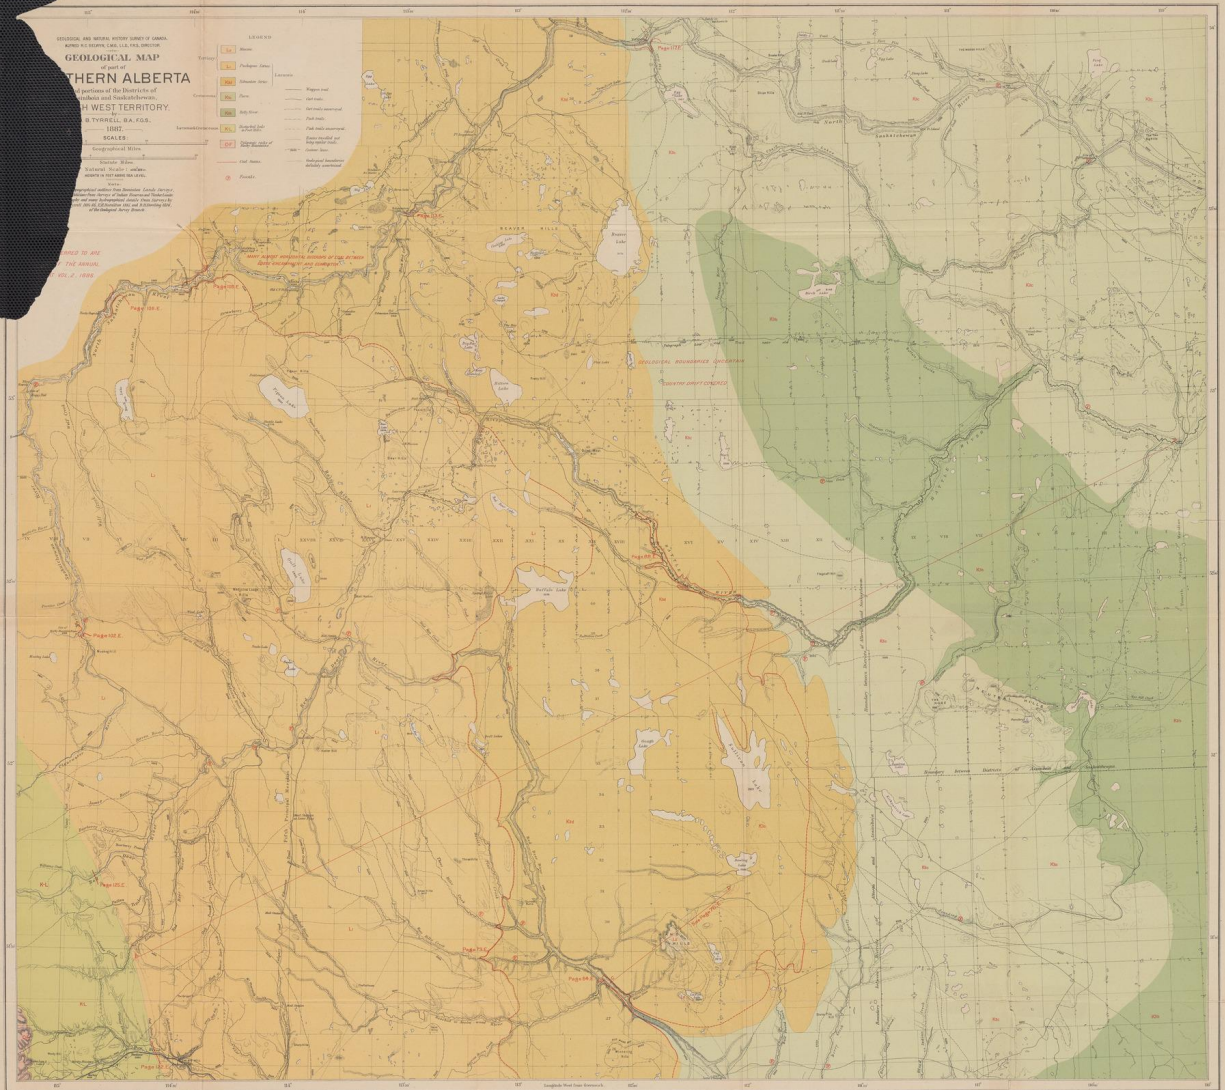

Yale University Library Digital Collections

Title	Geological map of part of Northern Alberta : and portions of the Districts of Assiniboia and Saskatchewan, Northwest Territory / by J.B. Tyrrell ; Geological and Natural History Survey of Canada.
Creator	Tyrrell, Joseph Burr, 1858-1957
Date	1887
Rights	The use of this image may be subject to the copyright law of the United States (Title 17, United States Code) or to site license or other rights management terms and conditions. The person using the image is liable for any infringement
Container information	BRBL_00386
Generated	2021-03-02 11:10:23 UTC
Terms of Use	https://guides.library.yale.edu/about/policies/access
View in DL	https://collections.library.yale.edu/catalog/15536062

recto

7/15/07
1907
R393 Northern Alberta

737
1907