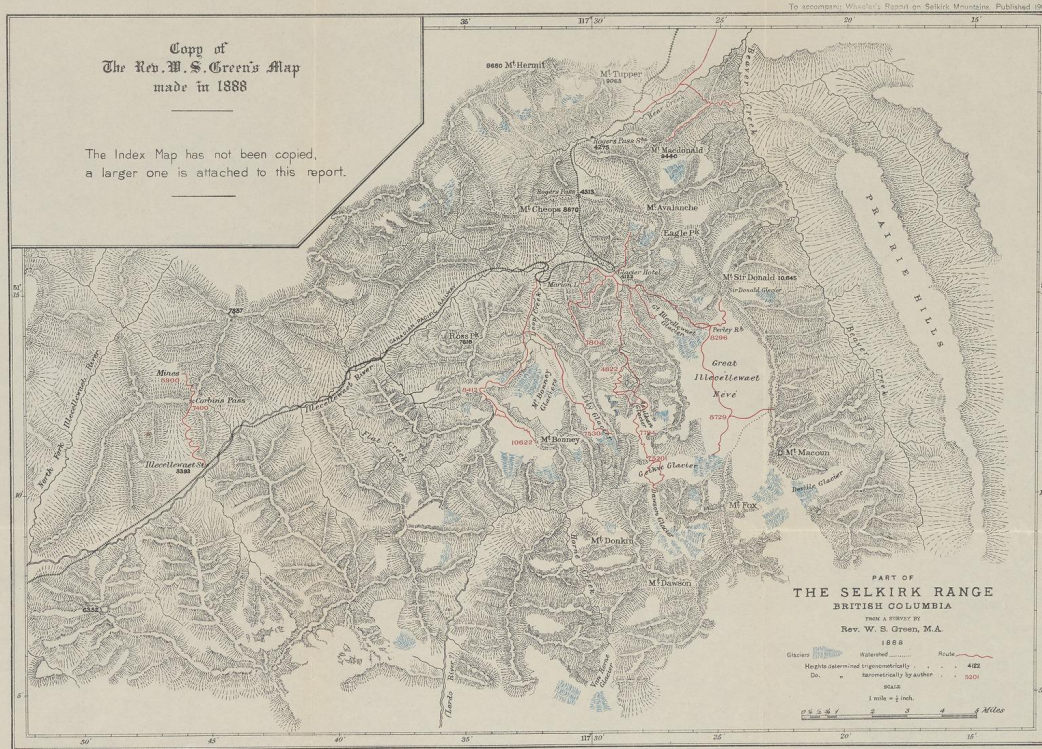

## Yale University Library Digital Collections

<b>Title</b>	Part of the Selkirk Range, British Columbia [cartographic material] : from a survey by Rev. W.S. Green, M.A., 1888 / H.G. Wheeler, del.
<b>Creator</b>	Wheeler, H. G., del
<b>Date</b>	1905
<b>Rights</b>	The use of this image may be subject to the copyright law of the United States (Title 17, United States Code) or to site license or other rights management terms and conditions. The person using the image is liable for any infringement
<b>Container information</b>	BRBL_00390
<b>Generated</b>	2021-03-02 11:12:13 UTC
<b>Terms of Use</b>	<a href="https://guides.library.yale.edu/about/policies/access">https://guides.library.yale.edu/about/policies/access</a>
<b>View in DL</b>	<a href="https://collections.library.yale.edu/catalog/15536324">https://collections.library.yale.edu/catalog/15536324</a>

---

recto

739  
S4T  
1905D