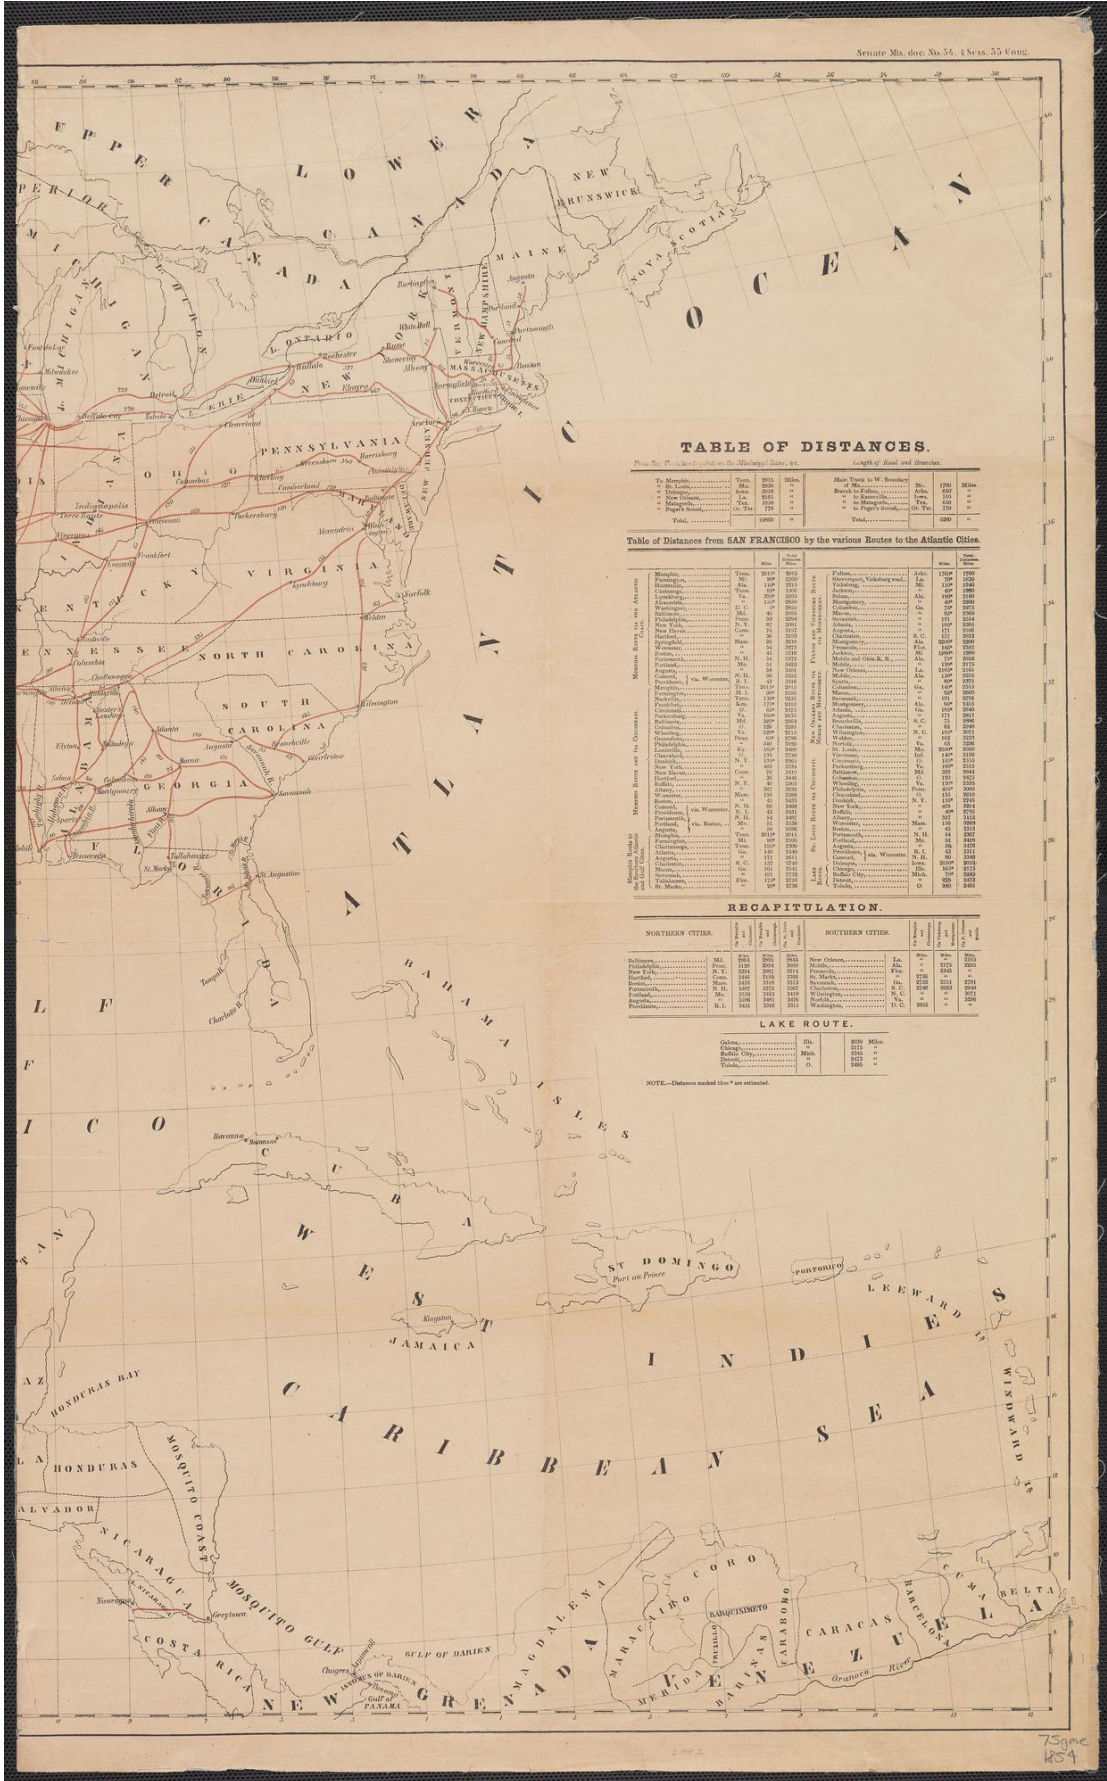

Yale University Library Digital Collections

Title	Diagram of the United States of America, Mexico, the West India Islands and Isthmus of Darien : showing proposed routes of the Pacific Rail Road ... / by W. T. Steiger, General Land Office ; Lith. by A. Hoen & Co. Baltimore.
Creator	Steiger, W. T
Date	1854
Rights	The use of this image may be subject to the copyright law of the United States (Title 17, United States Code) or to site license or other rights management terms and conditions. The person using the image is liable for any infringement
Container information	BRBL_00411
Generated	2021-03-02 11:40:35 UTC
Terms of Use	https://guides.library.yale.edu/about/policies/access
View in DL	https://collections.library.yale.edu/catalog/15603737