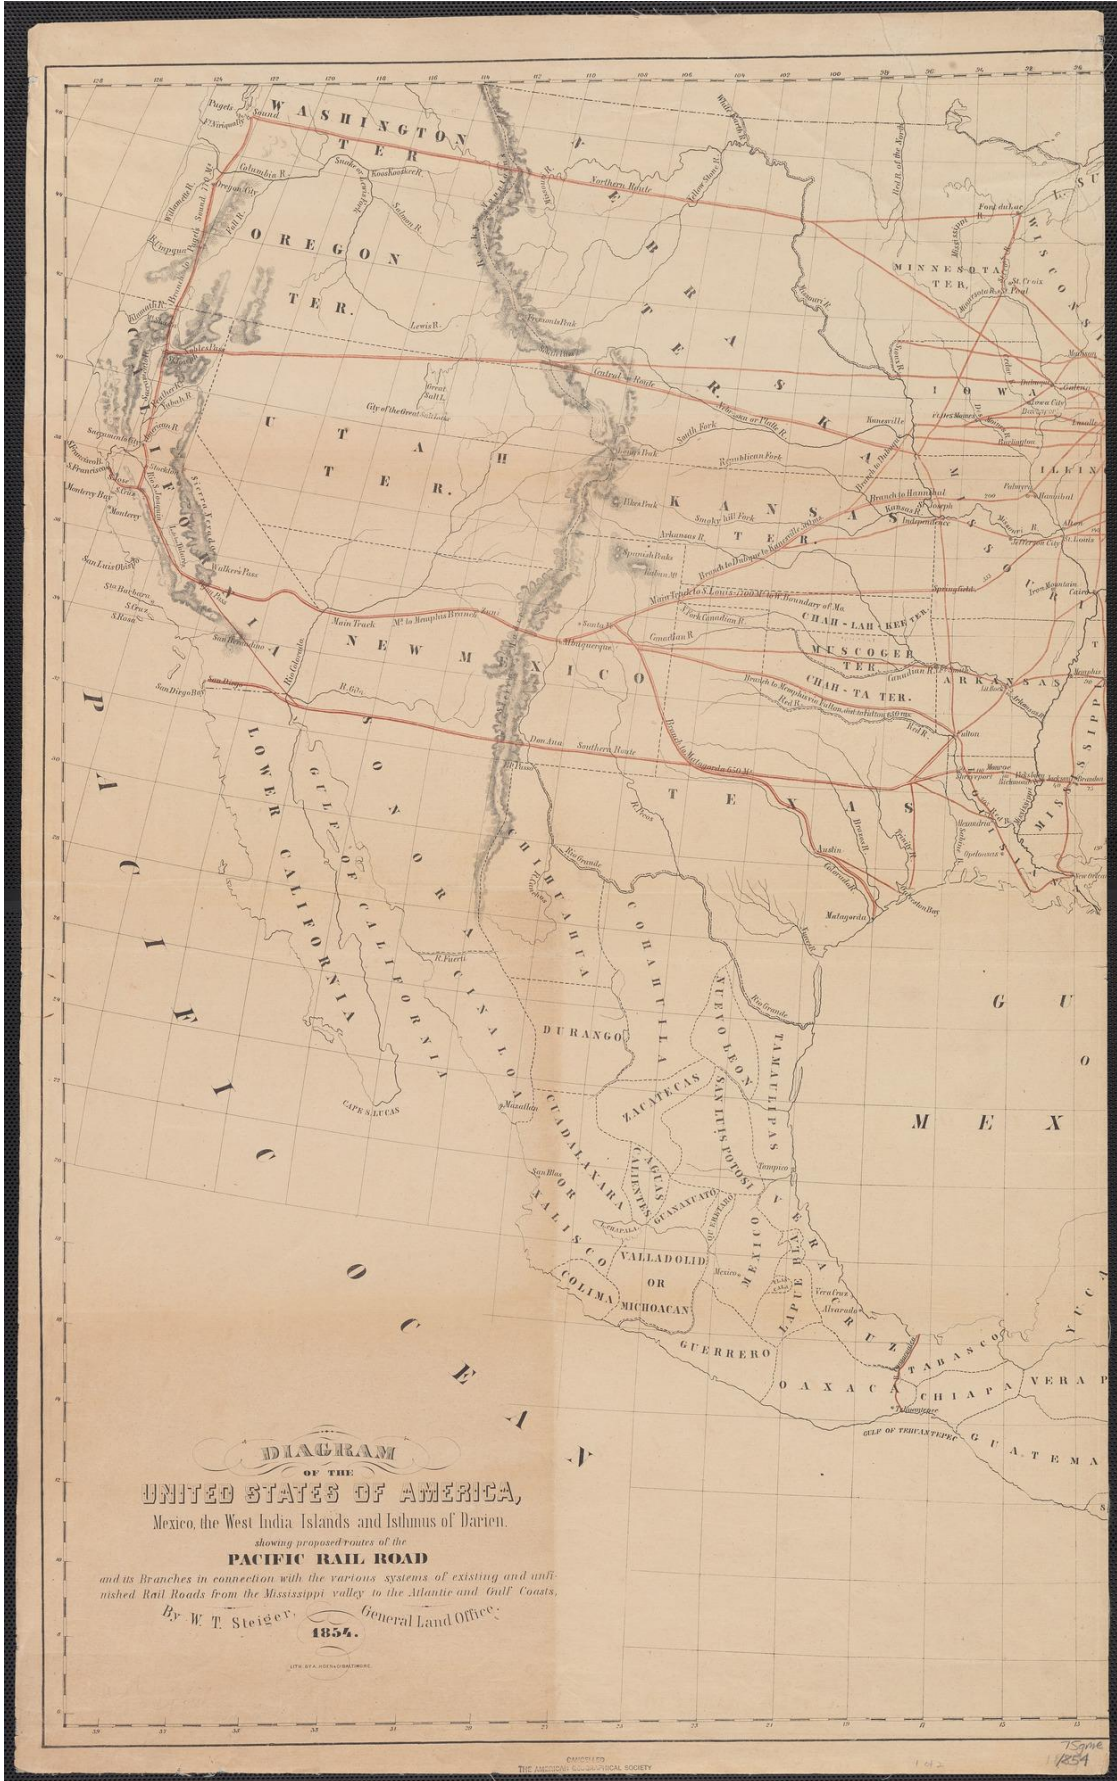

Yale University Library Digital Collections

Title	Diagram of the United States of America, Mexico, the West India Islands and Isthmus of Darien : showing proposed routes of the Pacific Rail Road ... / by W. T. Steiger, General Land Office ; Lith. by A. Hoen & Co. Baltimore.
Creator	Steiger, W. T
Date	1854
Rights	The use of this image may be subject to the copyright law of the United States (Title 17, United States Code) or to site license or other rights management terms and conditions. The person using the image is liable for any infringement
Container information	BRBL_00411
Generated	2021-03-02 11:40:35 UTC
Terms of Use	https://guides.library.yale.edu/about/policies/access
View in DL	https://collections.library.yale.edu/catalog/15603737