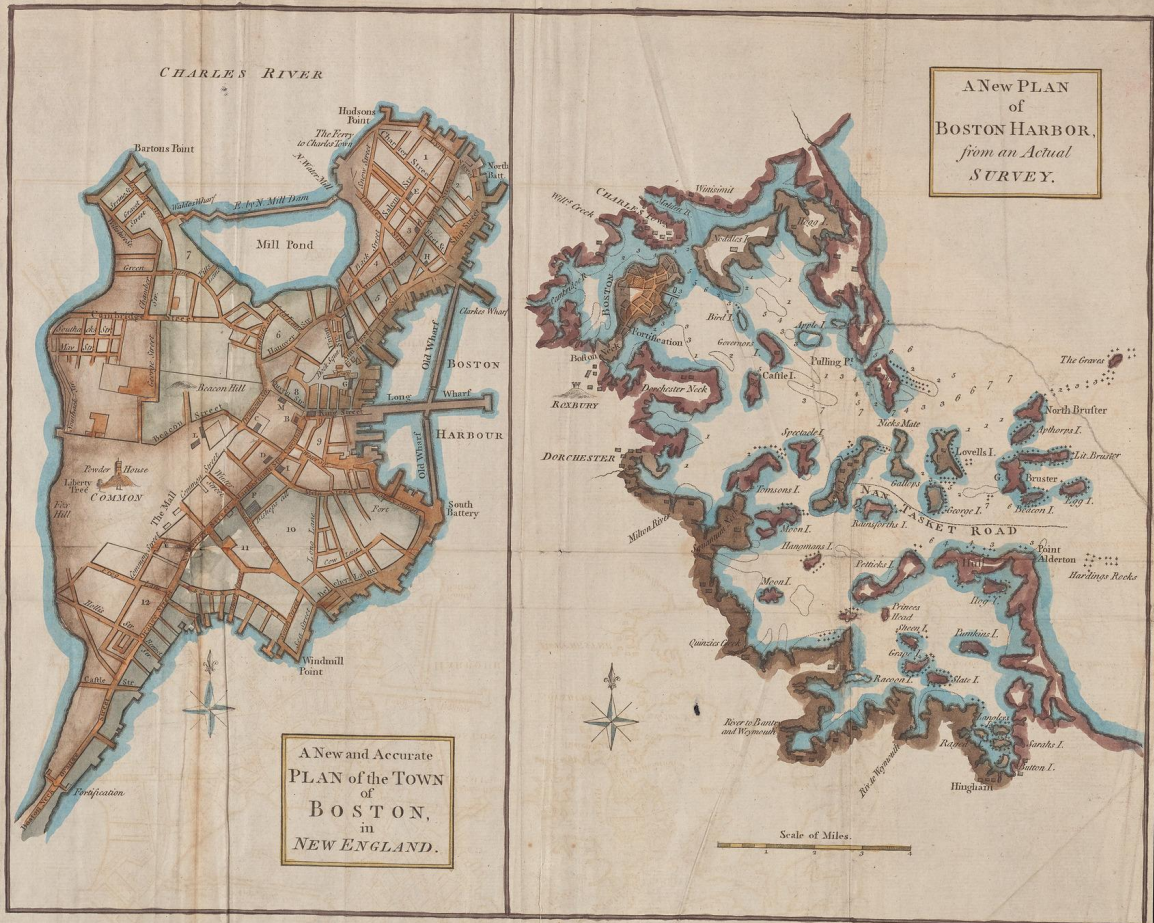

## Yale University Library Digital Collections

<b>Title</b>	A new and accurate plan of the town of Boston in New England ; A new plan of Boston Harbor from an actual survey.
<b>Date</b>	178-?]
<b>Rights</b>	The use of this image may be subject to the copyright law of the United States (Title 17, United States Code) or to site license or other rights management terms and conditions. The person using the image is liable for any infringement
<b>Container information</b>	BRBL_00454
<b>Generated</b>	2021-03-02 12:34:16 UTC
<b>Terms of Use</b>	<a href="https://guides.library.yale.edu/about/policies/access">https://guides.library.yale.edu/about/policies/access</a>
<b>View in DL</b>	<a href="https://collections.library.yale.edu/catalog/15654574">https://collections.library.yale.edu/catalog/15654574</a>

---

recto

24.

S.R.F.B  
16 50 \*764  
B 65  
1774