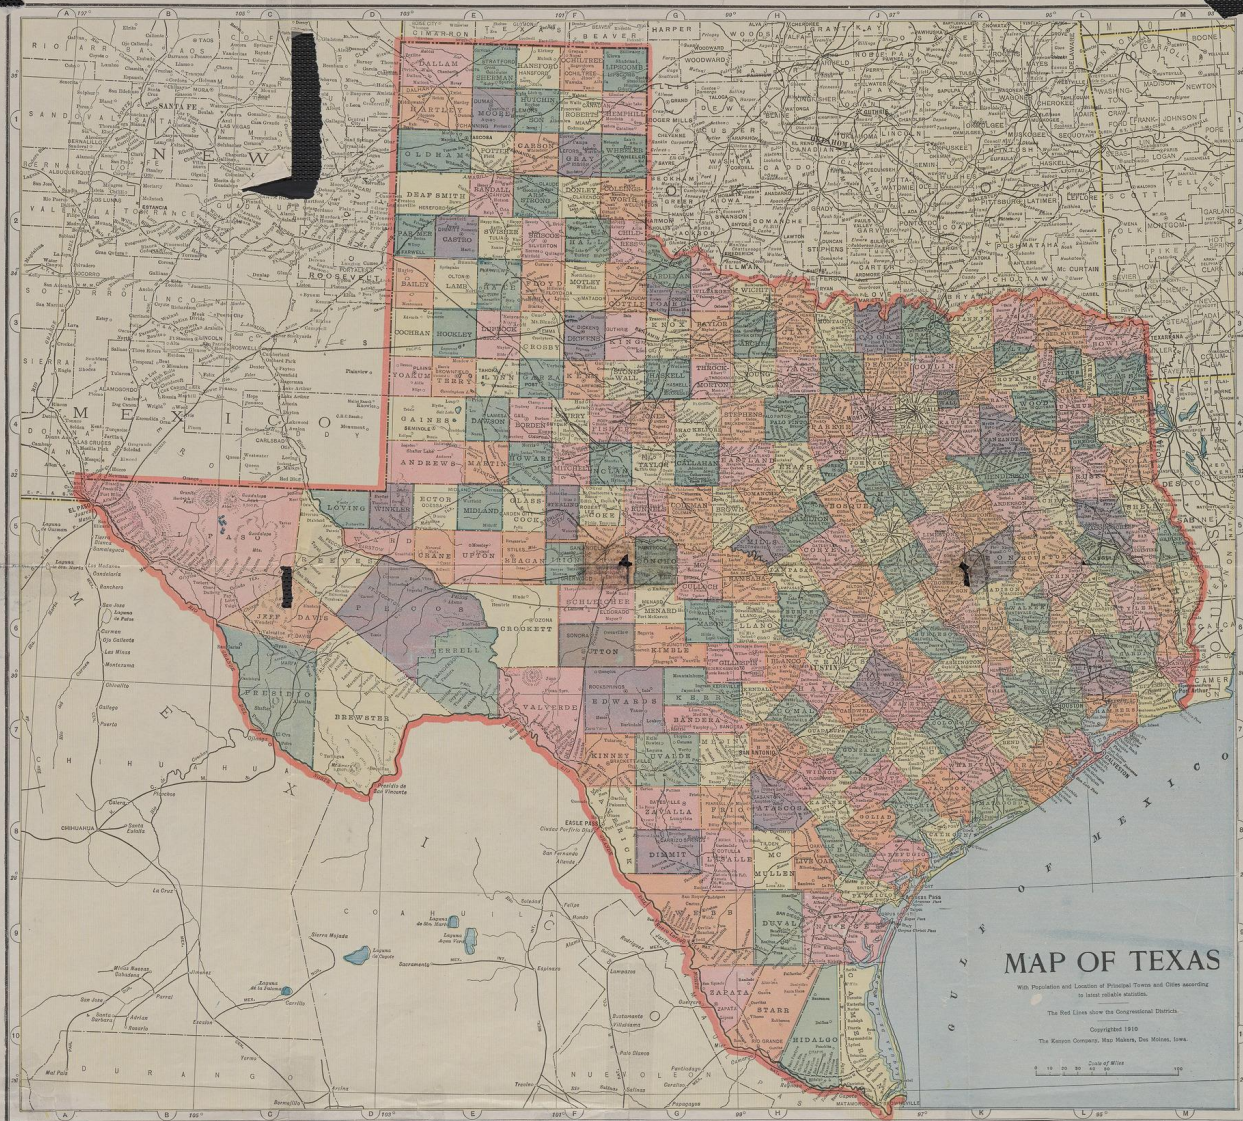

MAP OF TEXAS

Copyright 1910

Scale of Miles

796
1910