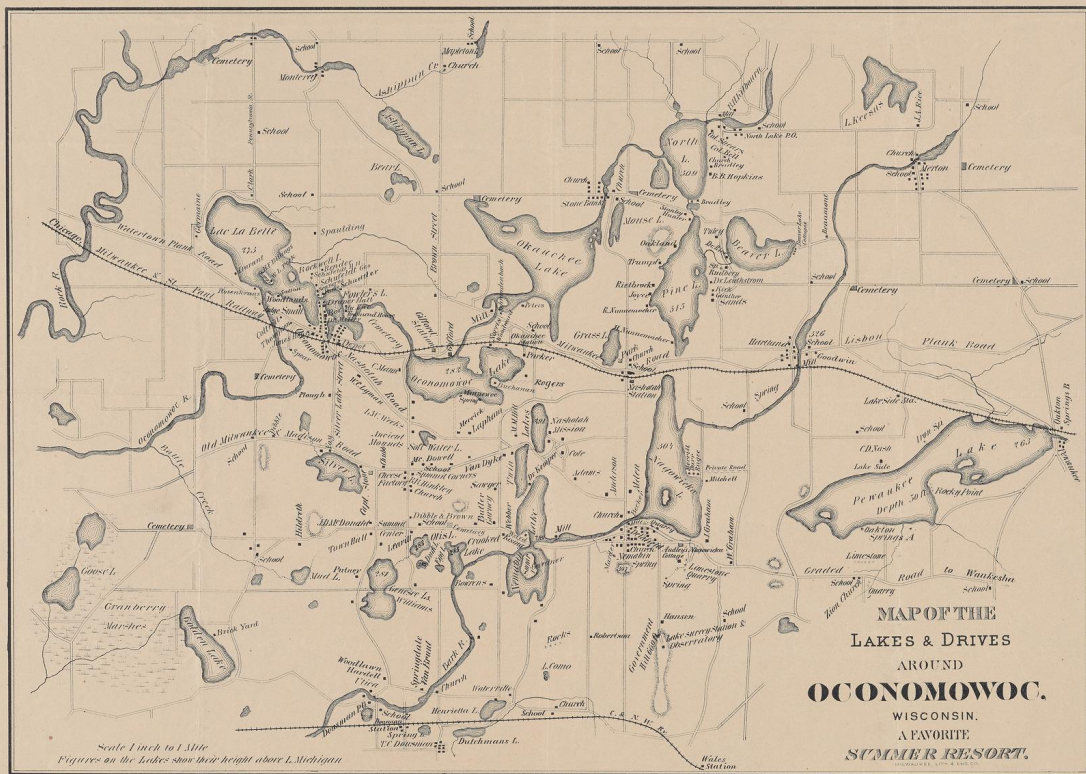

Yale University Library Digital Collections

Title	Map of the lakes & drives around Oconomowoc, Wisconsin : a favorite summer resort / [drawn by Chas. Lapham].
Creator	Lapham, Charles A., 1857-1935
Date	[1874?]
Rights	The use of this image may be subject to the copyright law of the United States (Title 17, United States Code) or to site license or other rights management terms and conditions. The person using the image is liable for any infringement
Container information	BRBL_00555A
Generated	2021-03-02 15:20:15 UTC
Terms of Use	https://guides.library.yale.edu/about/policies/access
View in DL	https://collections.library.yale.edu/catalog/15814546

recto

COMPLIMENTS OF THE PASSENGER DEPARTMENT
CHICAGO, MILWAUKEE & ST. PAUL RAILWAY.

312
Oct 5
1890