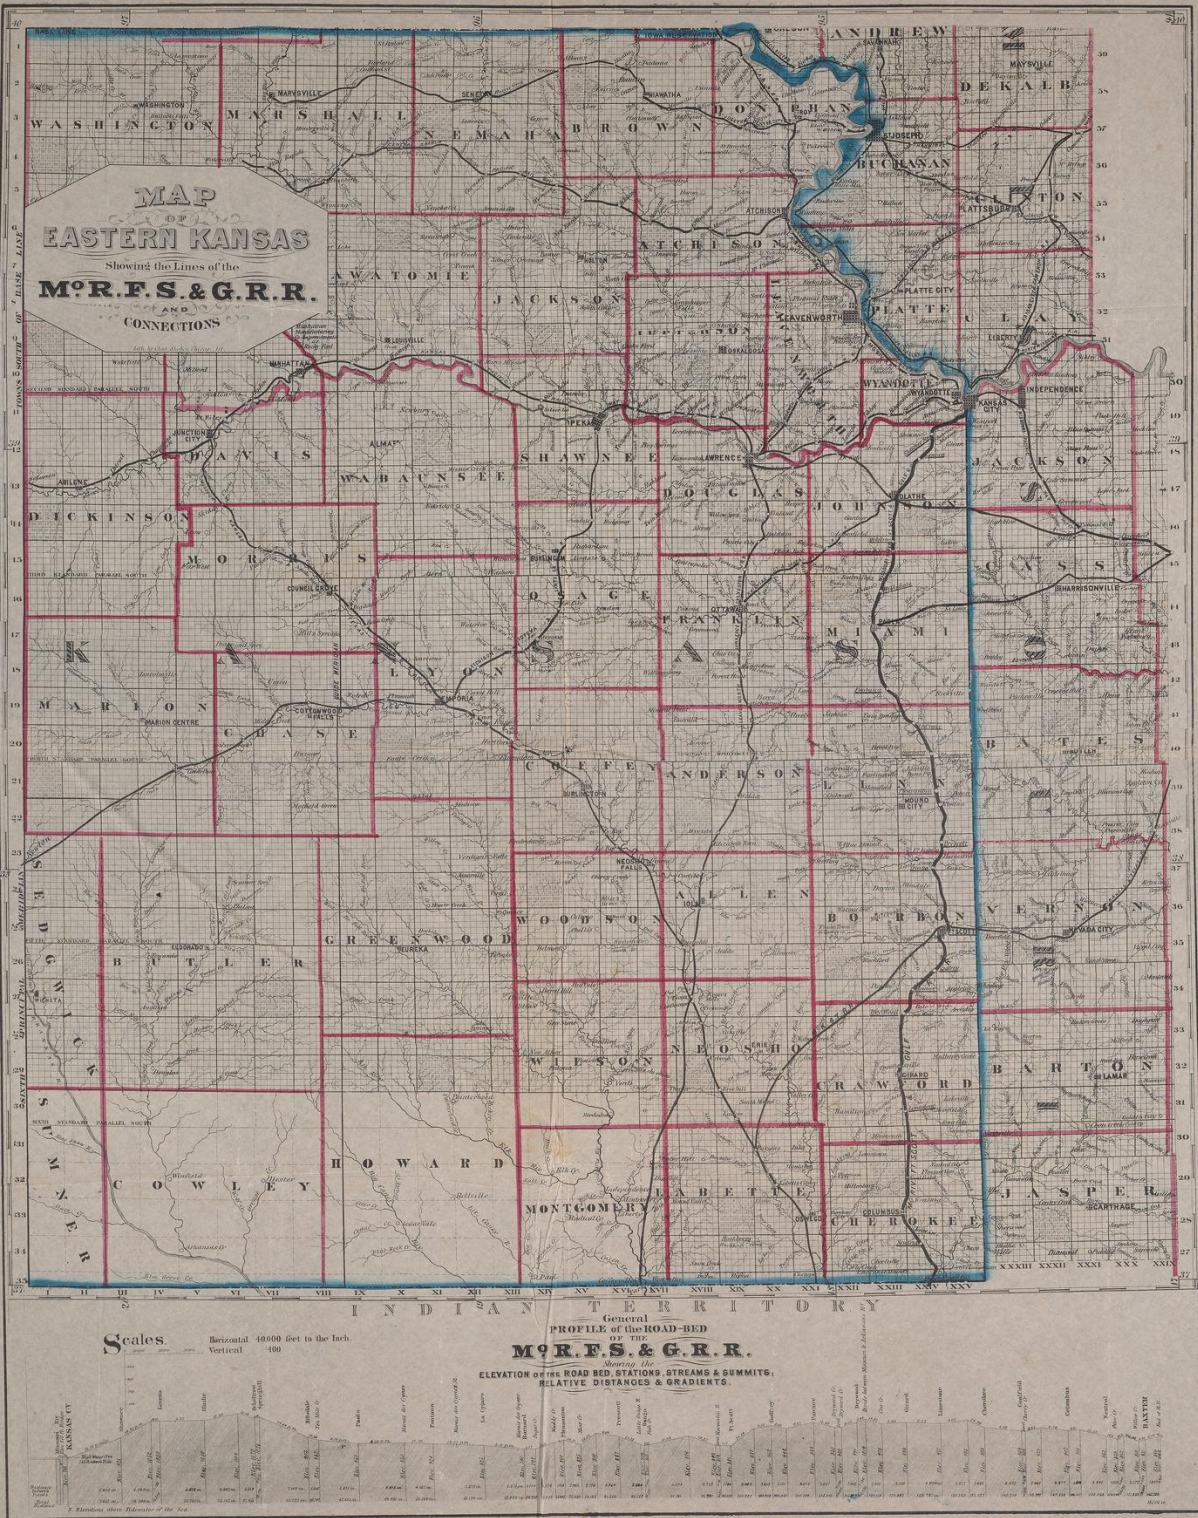

Yale University Library Digital Collections

Title	Map of eastern Kansas : showing the lines of the Mo.R.F.S. & G.R.R. and connections.
Call Number	825gme 1870
Published/Created Date	187-?]
Rights	The use of this image may be subject to the copyright law of the United States (Title 17, United States Code) or to site license or other rights management terms and conditions. The person using the image is liable for any infringement
Extent of Digitization	Complete work digitized.
Container information	BRBL_00576
Generated	2022-06-06 14:06:16 UTC
Terms of Use	https://guides.library.yale.edu/about/policies/access
View in DL	https://collections.library.yale.edu/catalog/15814870

recto

Image ID: 15817356

Some 610