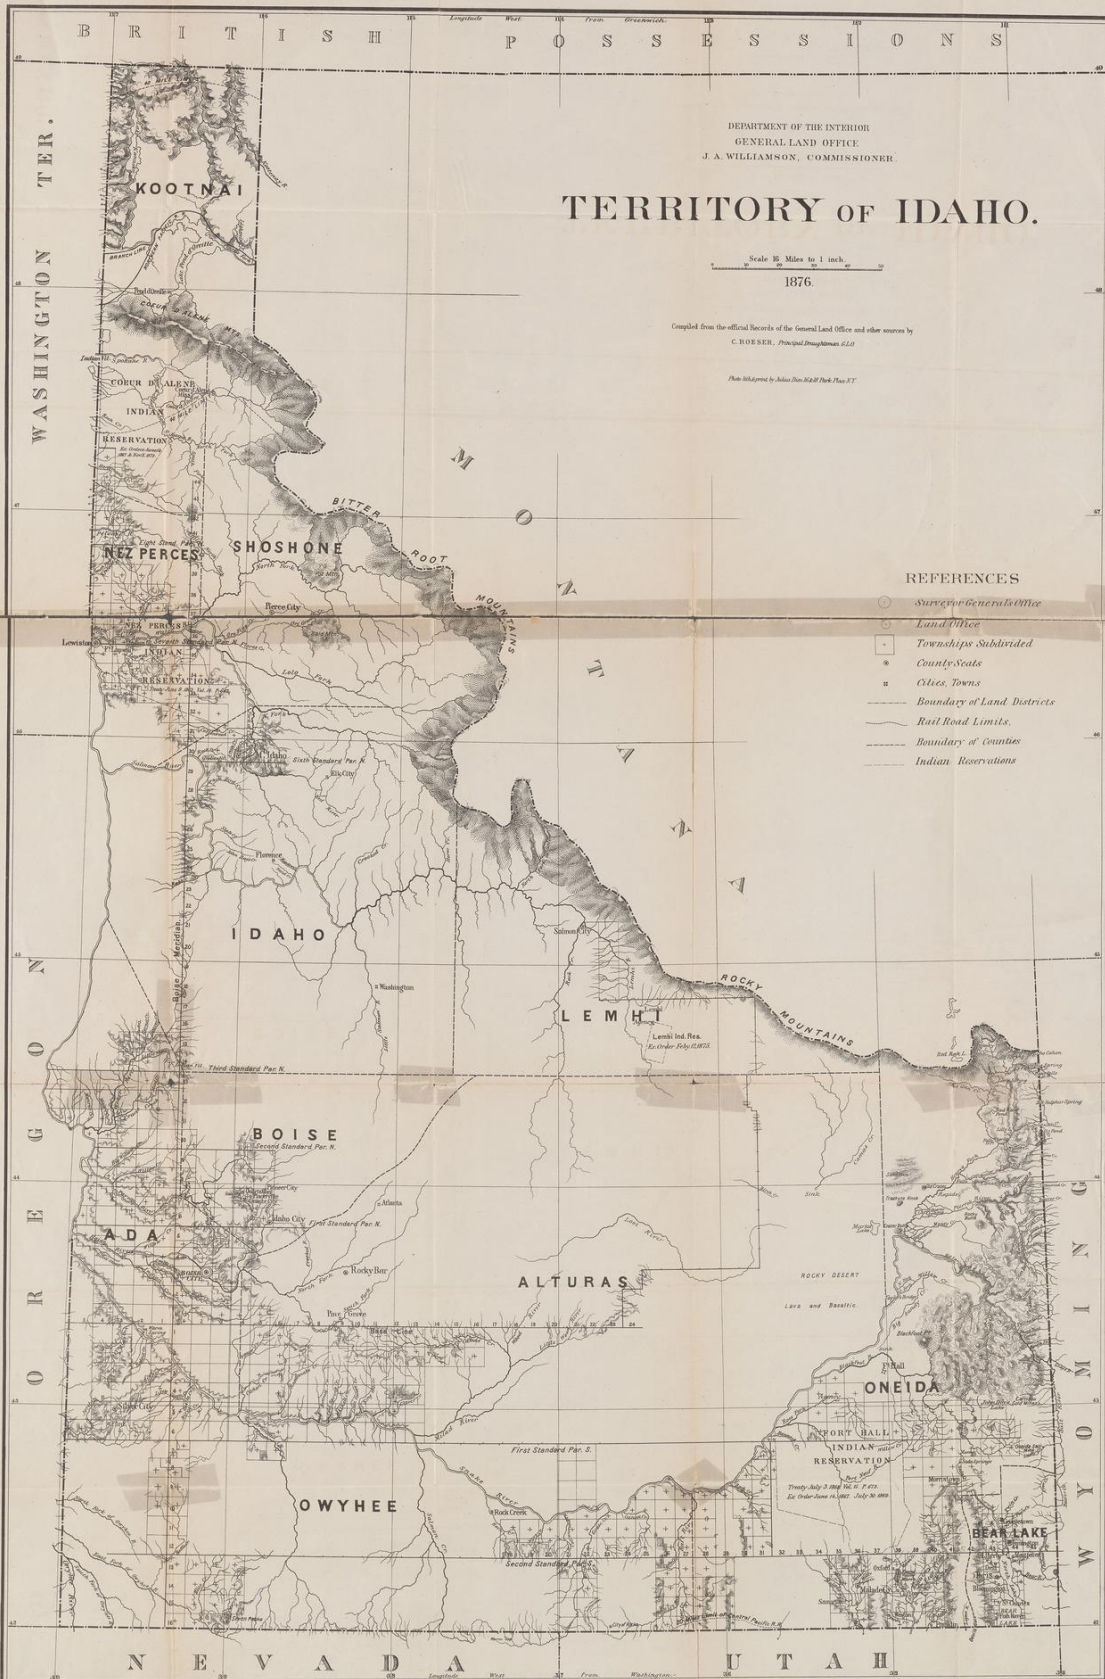

Yale University Library Digital Collections

Title	Territory of Idaho, 1876 / compiled from the official records of the General Land Office and other sources by C. Roeser, Principal Draughtsman, General Land Office.
Creator	United States. General Land Office
Date	1876
Rights	The use of this image may be subject to the copyright law of the United States (Title 17, United States Code) or to site license or other rights management terms and conditions. The person using the image is liable for any infringement
Container information	BRBL_00582
Generated	2021-03-02 16:07:47 UTC
Terms of Use	https://guides.library.yale.edu/about/policies/access
View in DL	https://collections.library.yale.edu/catalog/15818325

recto

* 332
1576

REPRODUCED FROM
GENERAL LAND OFFICE