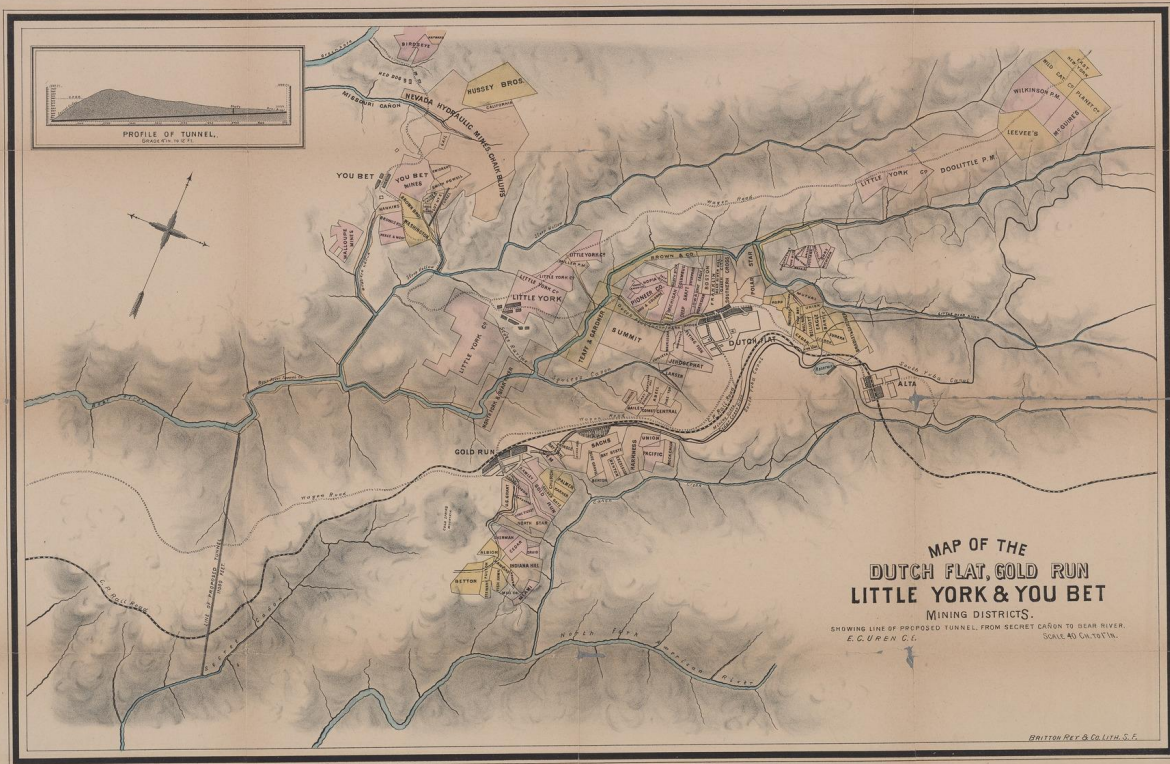

## Yale University Library Digital Collections

<b>Title</b>	Map of the Dutch Flat, Gold Run, Little York & You Bet mining districts : showing line of proposed tunnel, from Secret Cañon to Bear River / E.C. Uren.
<b>Creator</b>	Uren, Edward C. (Edward Clement)
<b>Date</b>	[188-?]
<b>Rights</b>	The use of this image may be subject to the copyright law of the United States (Title 17, United States Code) or to site license or other rights management terms and conditions. The person using the image is liable for any infringement
<b>Container information</b>	BRBL_00607
<b>Generated</b>	2021-03-02 16:45:31 UTC
<b>Terms of Use</b>	<a href="https://guides.library.yale.edu/about/policies/access">https://guides.library.yale.edu/about/policies/access</a>
<b>View in DL</b>	<a href="https://collections.library.yale.edu/catalog/15818731">https://collections.library.yale.edu/catalog/15818731</a>

---

recto

874  
P69  
1883