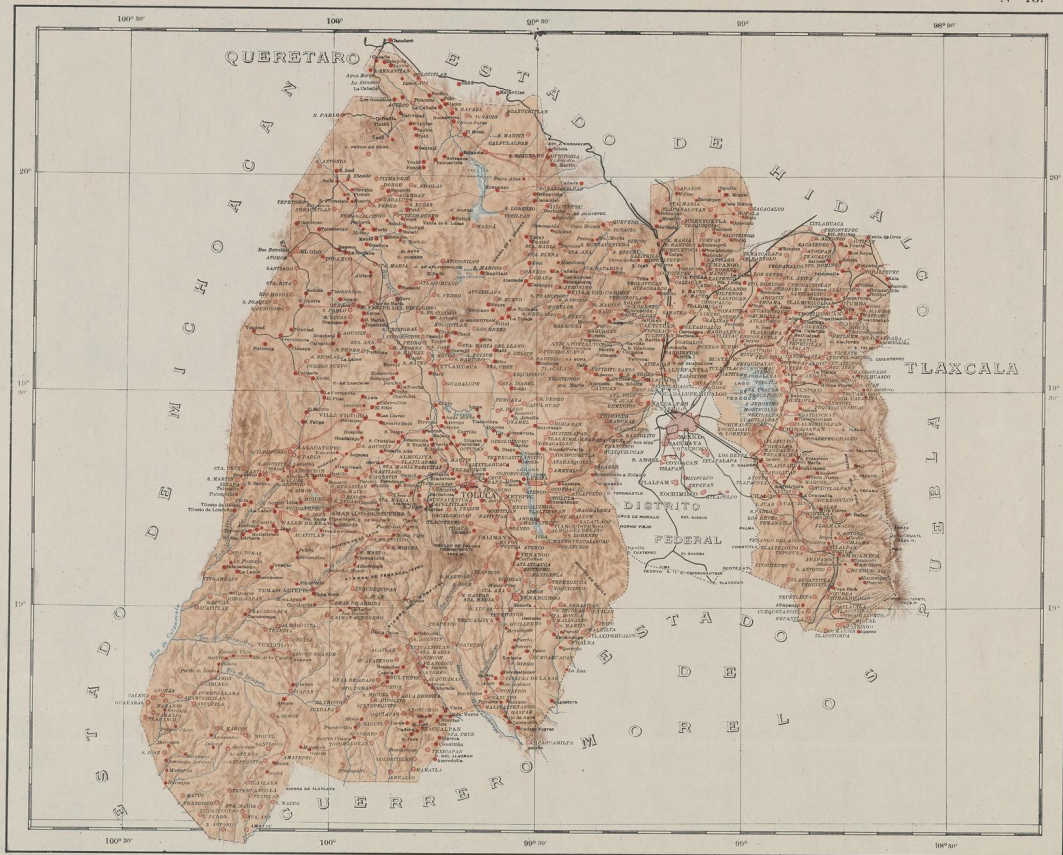

Escala 1:600.000

MEXICO

Nº 15.

Edition, 1929.

886
1929
1:600,000
MEXICO