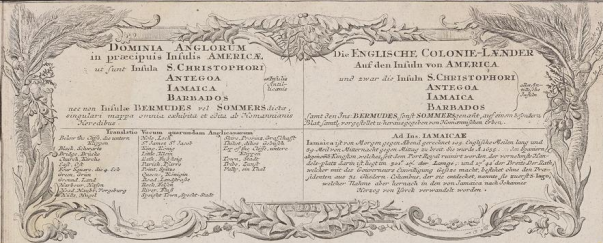

Yale University Library Digital Collections

Title	Dominia anglorum in praecipuis insulis Americae ut sunt insula : S. Christophori, Antegoa, Iamaica, Barbados, nec non insulae Bermudes vel Sommers dictae, singulari mappa omnia a exhibita et edita ab Homannianis Heredibus = Die englische Colonie-Laender a
Creator	Homann Erben (Firm)
Date	1737?]
Rights	The use of this image may be subject to the copyright law of the United States (Title 17, United States Code) or to site license or other rights management terms and conditions. The person using the image is liable for any infringement
Container information	BRBL_00693
Generated	2021-03-02 19:14:42 UTC
Terms of Use	https://guides.library.yale.edu/about/policies/access
View in DL	https://collections.library.yale.edu/catalog/15825377