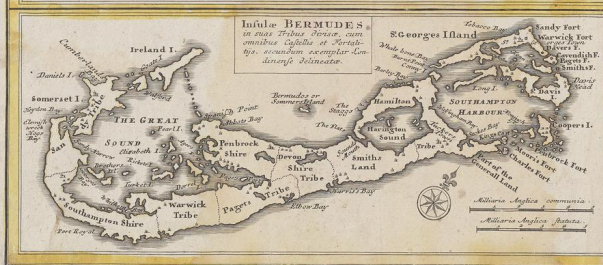

Yale University Library Digital Collections

Title	Dominia anglorum in praecipuis insulis Americae ut sunt insula : S. Christophori, Antegoa, Iamaica, Barbados, nec non insulae Bermudes vel Sommers dictae, singulari mappa omnia a exhibita et edita ab Homannianis Heredibus = Die englische Colonie-Laender a
Creator	Homann Erben (Firm)
Date	1737?]
Rights	The use of this image may be subject to the copyright law of the United States (Title 17, United States Code) or to site license or other rights management terms and conditions. The person using the image is liable for any infringement
Container information	BRBL_00693
Generated	2021-03-02 19:14:42 UTC
Terms of Use	https://guides.library.yale.edu/about/policies/access
View in DL	https://collections.library.yale.edu/catalog/15825377