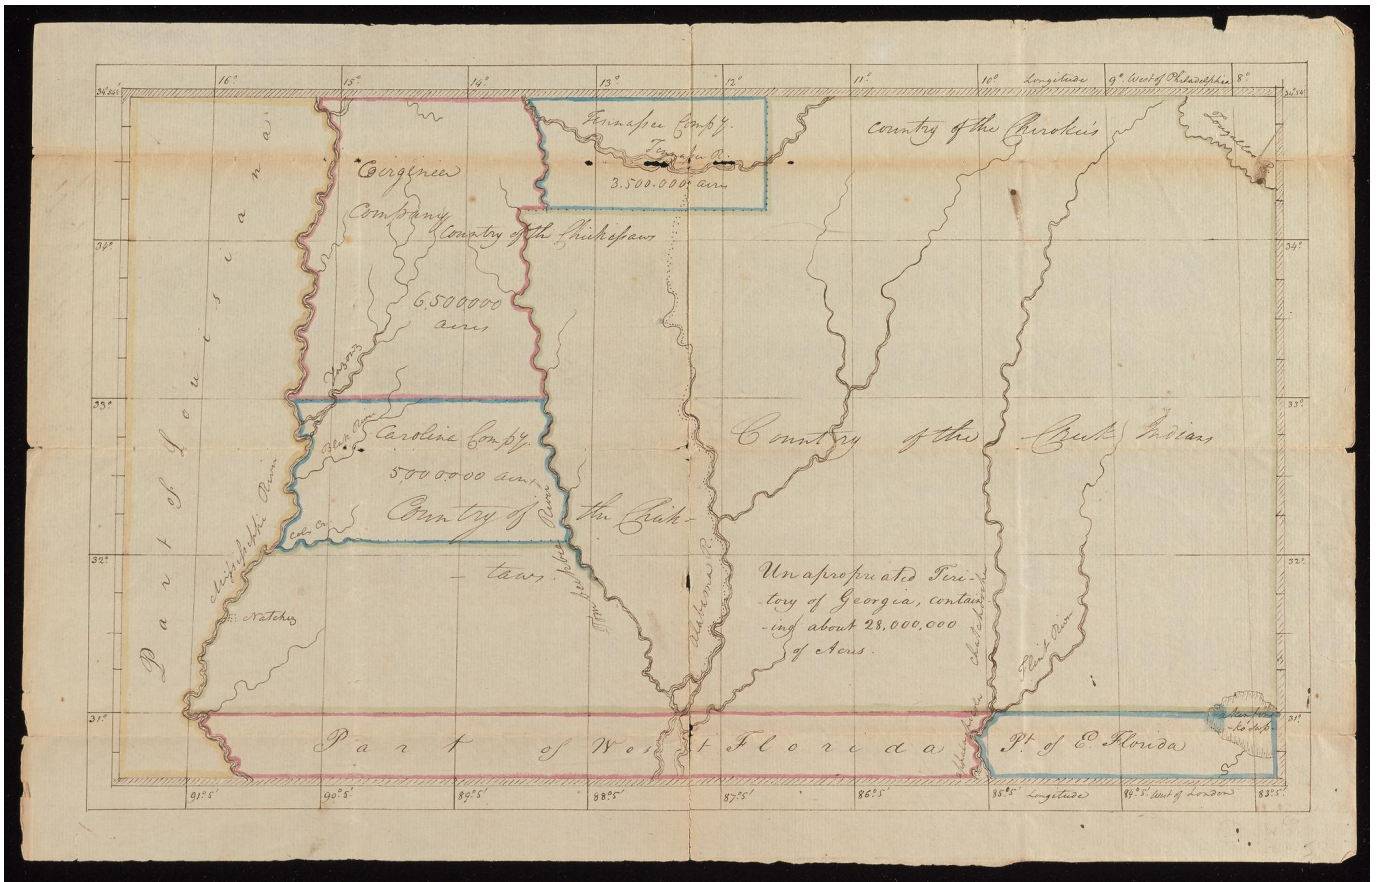

## Yale University Library Digital Collections

<b>Title</b>	Map of the western territory, 1791.
<b>Call Number</b>	BrSides 2017 122
<b>Published/Created Date</b>	[1791]
<b>Rights</b>	The use of this image may be subject to the copyright law of the United States (Title 17, United States Code) or to site license or other rights management terms and conditions. The person using the image is liable for any infringement.
<b>Extent of Digitization</b>	Complete work digitized.
<b>Generated</b>	2021-03-03 19:28:37 UTC
<b>Terms of Use</b>	<a href="https://guides.library.yale.edu/about/policies/access">https://guides.library.yale.edu/about/policies/access</a>
<b>View in DL</b>	<a href="https://collections.library.yale.edu/catalog/16388912">https://collections.library.yale.edu/catalog/16388912</a>

---

recto

verso

Map of the Western  
territory 1791

Beinecke Library Broadside. 2017.122

YALE  
UNIVERSITY  
LIBRARY

3177