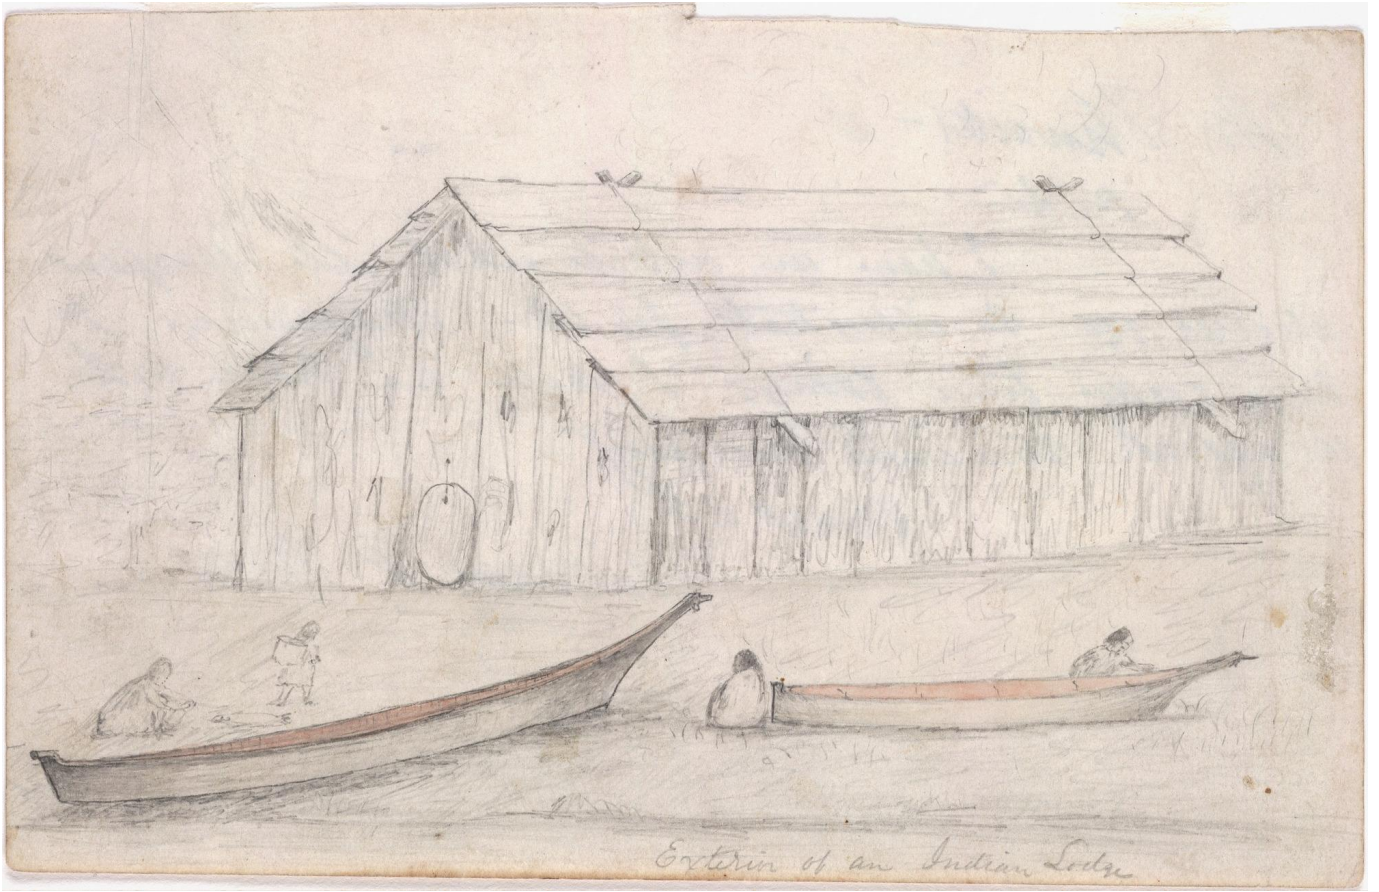

Yale University Library Digital Collections

Title	Exterior of an Indian lodge. Pencil drawing with red wash, 12.2 x 19.5 cm.
Creator	Swan, James Gilchrist
Date	[1855 ?]
Rights	The use of this image may be subject to the copyright law of the United States (Title 17, United States Code) or to site license or other rights management terms and conditions. The person using the image is liable for any infringement.
Container information	Box 7 Folder 127
Generated	2021-02-18 15:42:05 UTC
Terms of Use	https://guides.library.yale.edu/about/policies/access
View in DL	https://collections.library.yale.edu/catalog/2003197

Exterior of an Indian Lodge