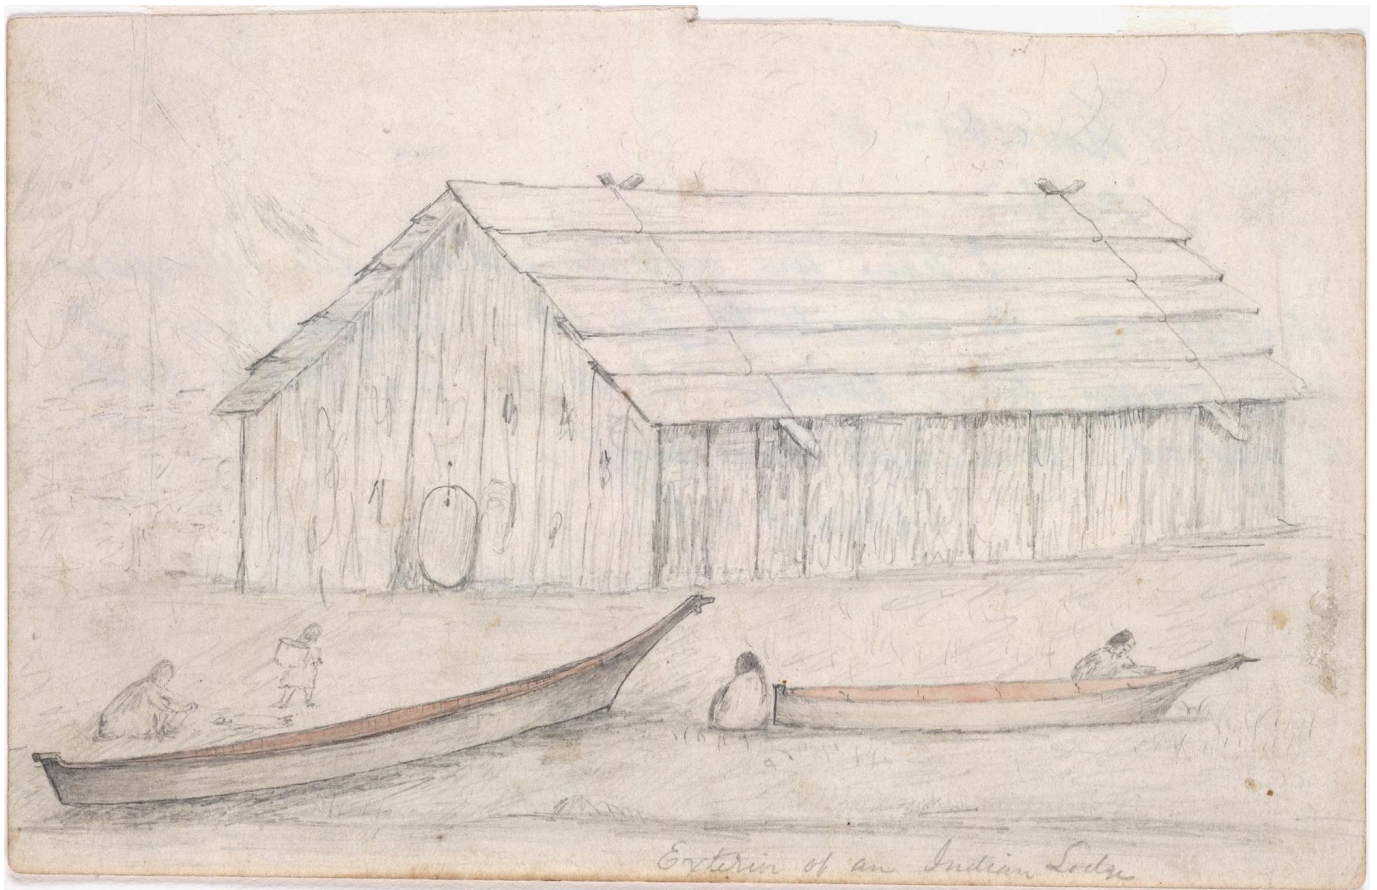

## Yale University Library Digital Collections

<b>Title</b>	Exterior of an Indian lodge. Pencil drawing with red wash, 12.2 x 19.5 cm.
<b>Call Number</b>	WA MSS S-2368
<b>Creator</b>	Swan, James Gilchrist
<b>Published/Created Date</b>	[1855 ?]
<b>Collection Title</b>	Franz R. and Kathryn M. Stenzel collection of western American art
<b>Rights</b>	The use of this image may be subject to the copyright law of the United States (Title 17, United States Code) or to site license or other rights management terms and conditions. The person using the image is liable for any infringement.
<b>Extent of Digitization</b>	Complete work digitized.
<b>Container information</b>	Box 7   Folder 127
<b>Generated</b>	2022-05-19 02:09:20 UTC
<b>Terms of Use</b>	<a href="https://guides.library.yale.edu/about/policies/access">https://guides.library.yale.edu/about/policies/access</a>
<b>View in DL</b>	<a href="https://collections.library.yale.edu/catalog/2003197">https://collections.library.yale.edu/catalog/2003197</a>

---

*Exterior of an Indian Lodge*