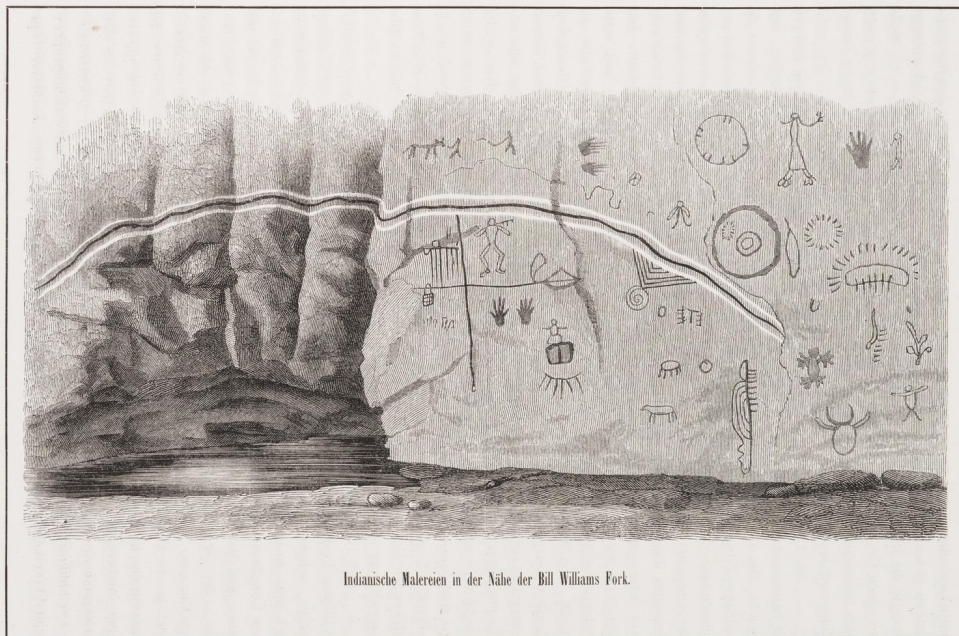

Yale University Library Digital Collections

Title	Indianische Malereien in der Nahe der Bill Williams Fork
Call Number	ZZc50 858mo
Published/Created Date	1858
Collection Title	Tagebuch einer reise vom Mississippi nach den küsten der Südsee. Von...
Rights	The use of this image may be subject to the copyright law of the United States (Title 17, United States Code) or to site license or other rights management terms and conditions. The person using the image is liable for any infringement.
Container information	vol. 2
Generated	2022-05-19 09:34:14 UTC
Terms of Use	https://guides.library.yale.edu/about/policies/access
View in DL	https://collections.library.yale.edu/catalog/2005243

[plate opposite page 376]

Image ID: 1029040

Indianische Malereien in der Nähe der Bill Williams Fork.