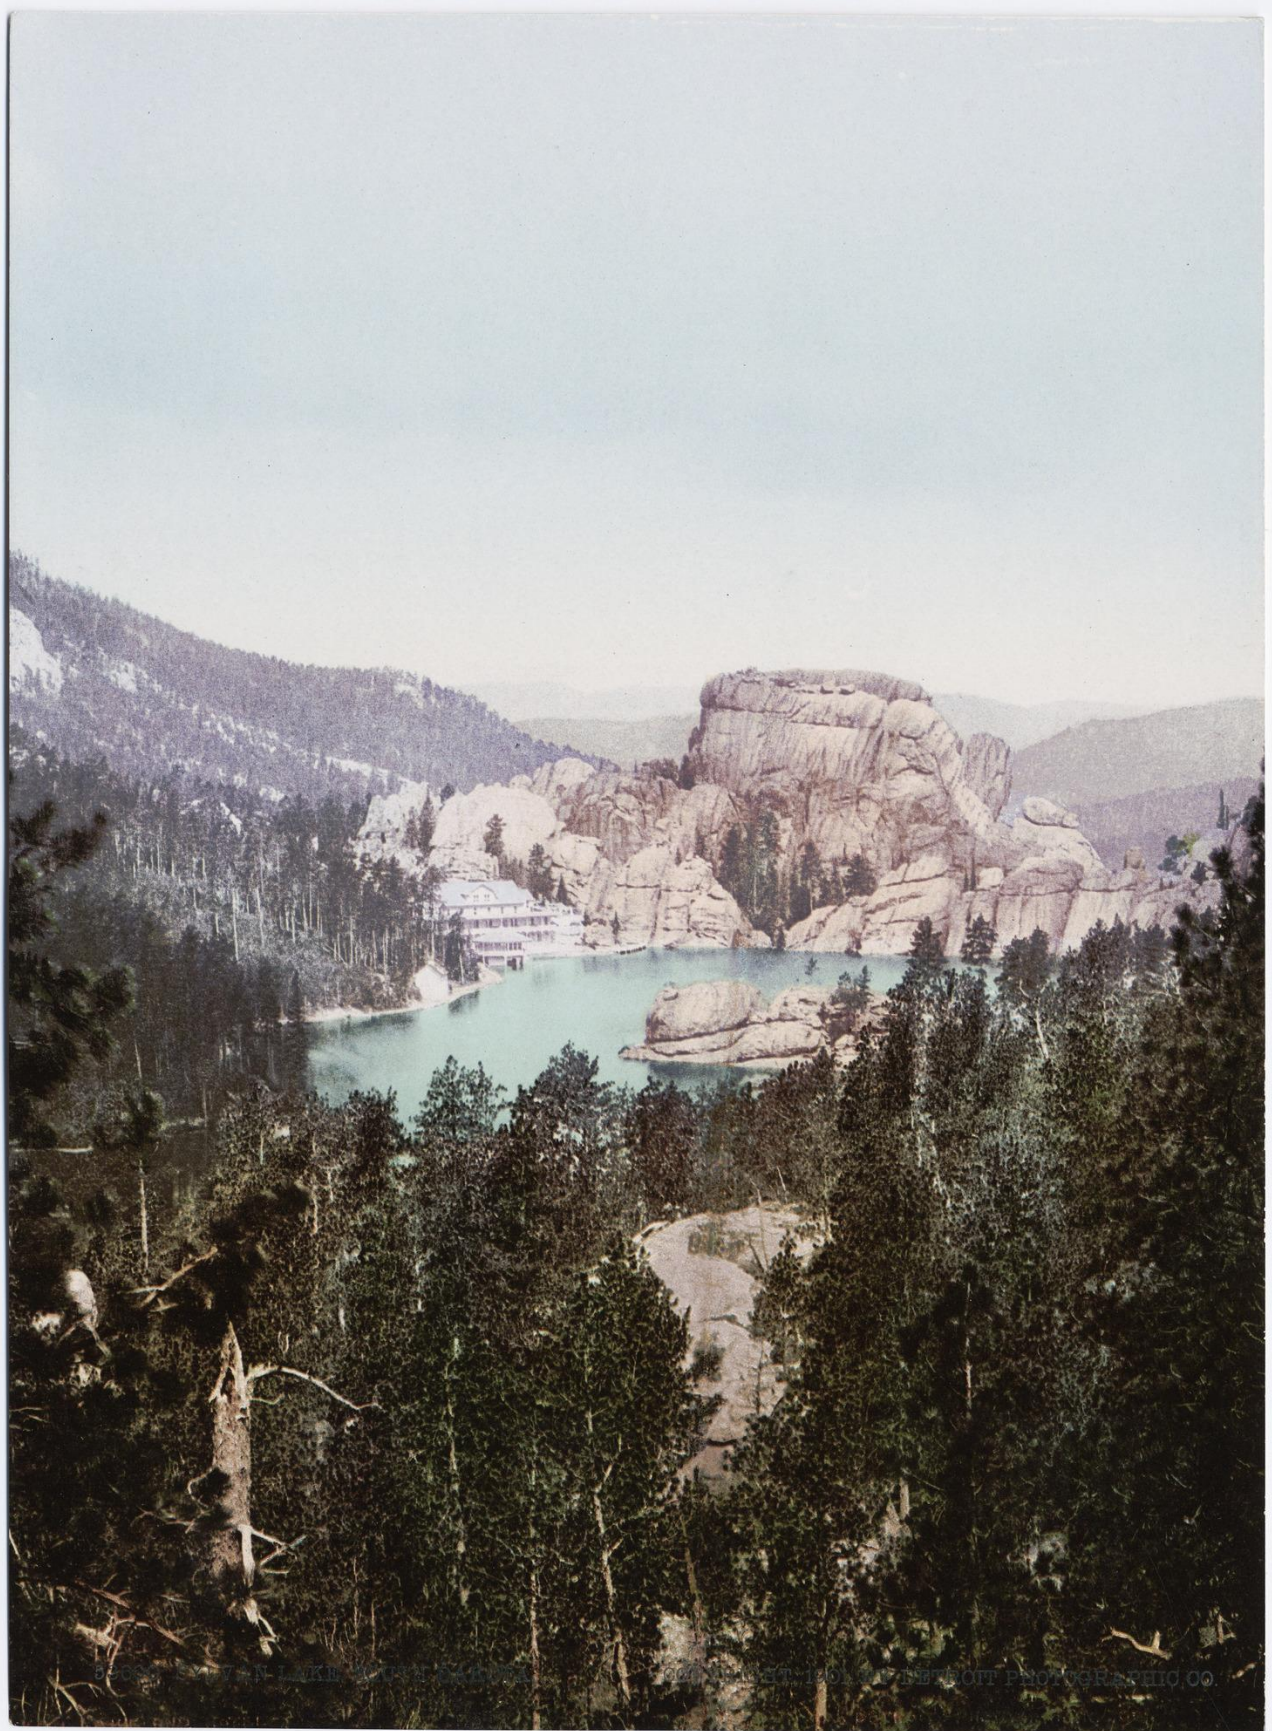

Image ID: 1037111

© 1957 SEVEN LAKES LODGE COMPANY, DETROIT, MICH. DETROIT PHOTOGRAPHIC CO.