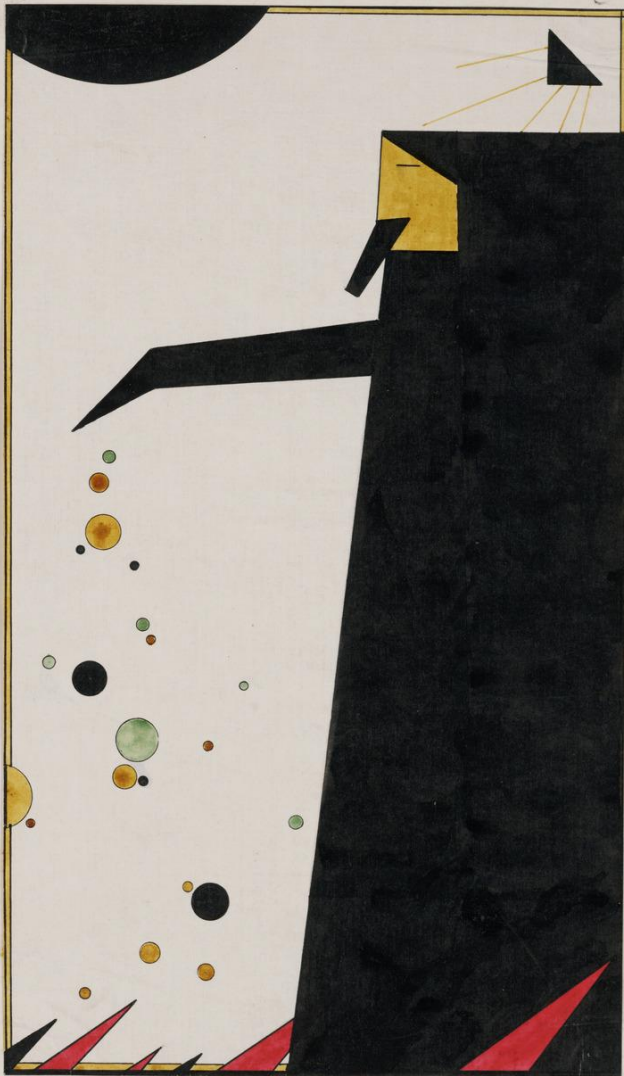

Yale University Library Digital Collections

Title	"Portrait of a Poet," watercolor and ink, with poem, holograph
Creator	Ficke, Arthur Davison, 1883-1945
Date	undated
Rights	Permission from the Yale University Committee on Literary Property is required to publish Arthur Davison Ficke materials in any format. To learn more, contact the Curator, Yale Collection of American Literature.
Container information	Folder 1790
Generated	2021-02-19 10:40:07 UTC
Terms of Use	https://guides.library.yale.edu/about/policies/access
View in DL	https://collections.library.yale.edu/catalog/2011397

2 1/8"

Out of the infinite darkness,
 without end, without beginning,
 He towers; and above him his Sonine
 Sends down ray after ray.

From his calm and careless hand
 drop the bright bubbles of his dreaming;
 He showers them indifferently, precious globes,
 Beside whose luminous iridescence
 The sun is blackness.

At his feet
 Laps the flame of Hell.....

PORTRAIT OF A POET