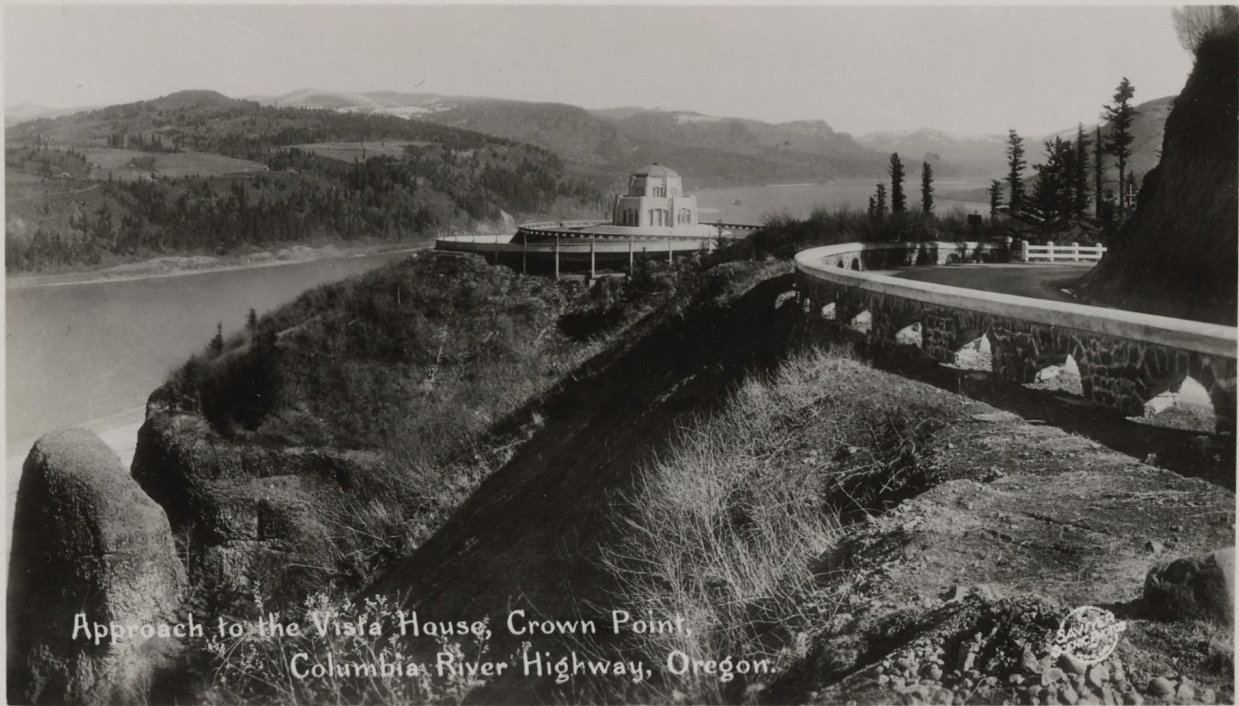

Yale University Library Digital Collections

Title	Approach to the Vista House, Crown Point, Columbia River Highway, Oregon
Call Number	WA Photos 195
Creator	Sawyer Scenic Photos, Inc
Published/Created Date	192?
Collection Title	Columbia River Highway set scenic photo album prints
Rights	The use of this image may be subject to the copyright law of the United States (Title 17, United States Code) or to site license or other rights management terms and conditions. The person using the image is liable for any infringement.
Extent of Digitization	Complete work digitized.
Generated	2021-06-17 10:22:18 UTC
Terms of Use	https://guides.library.yale.edu/about/policies/access
View in DL	https://collections.library.yale.edu/catalog/2011439

Approach to the Vista House, Crown Point,
Columbia River Highway, Oregon.