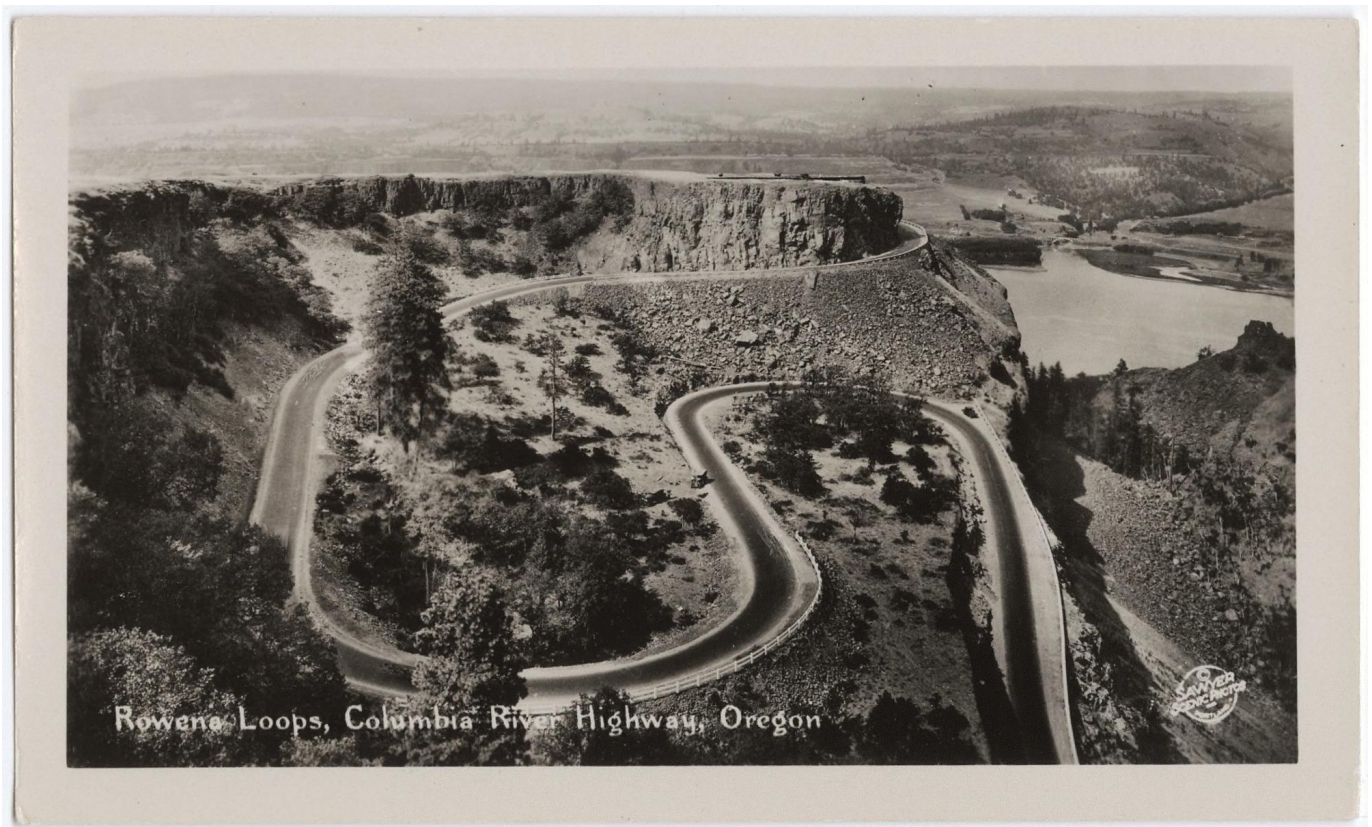

Yale University Library Digital Collections

Title	Rowene Loops, Columbia River Highway, Oregon
Call Number	WA Photos 195
Creator	Sawyer Scenic Photos, Inc
Published/Created Date	192?
Collection Title	Columbia River Highway set scenic photo album prints
Rights	The use of this image may be subject to the copyright law of the United States (Title 17, United States Code) or to site license or other rights management terms and conditions. The person using the image is liable for any infringement.
Extent of Digitization	Complete work digitized.
Generated	2022-05-19 21:17:59 UTC
Terms of Use	https://guides.library.yale.edu/about/policies/access
View in DL	https://collections.library.yale.edu/catalog/2011458

Image ID: 1051580

Rowena Loops, Columbia River Highway, Oregon