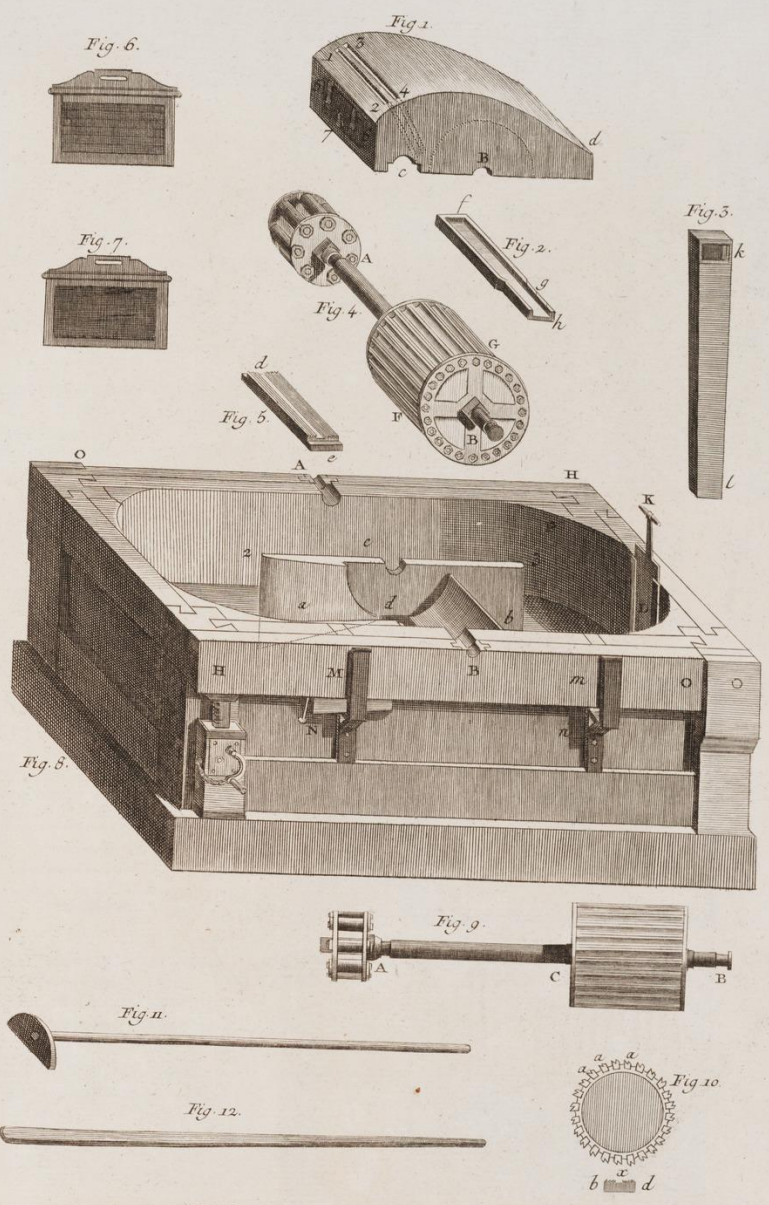

Yale University Library Digital Collections

Title	Pappetterie, Moulin, Details d'une des Cuves a Cilindres. Plate VIII
Call Number	1980 Folio 12
Published/Created Date	1762-72
Collection Title	Recueil de planches, sur les sciences, les art libéraux, et les arts mécaniques, avec leur explication ...
Rights	The use of this image may be subject to the copyright law of the United States (Title 17, United States Code) or to site license or other rights management terms and conditions. The person using the image is liable for any infringement.
Extent of Digitization	Partial work digitized.
Generated	2022-05-19 22:25:28 UTC
Terms of Use	https://guides.library.yale.edu/about/policies/access
View in DL	https://collections.library.yale.edu/catalog/2012151

Comptoir del.

Benard fecit

Papetterie, Moulin, Détails d'une des Cuves à cylindres.