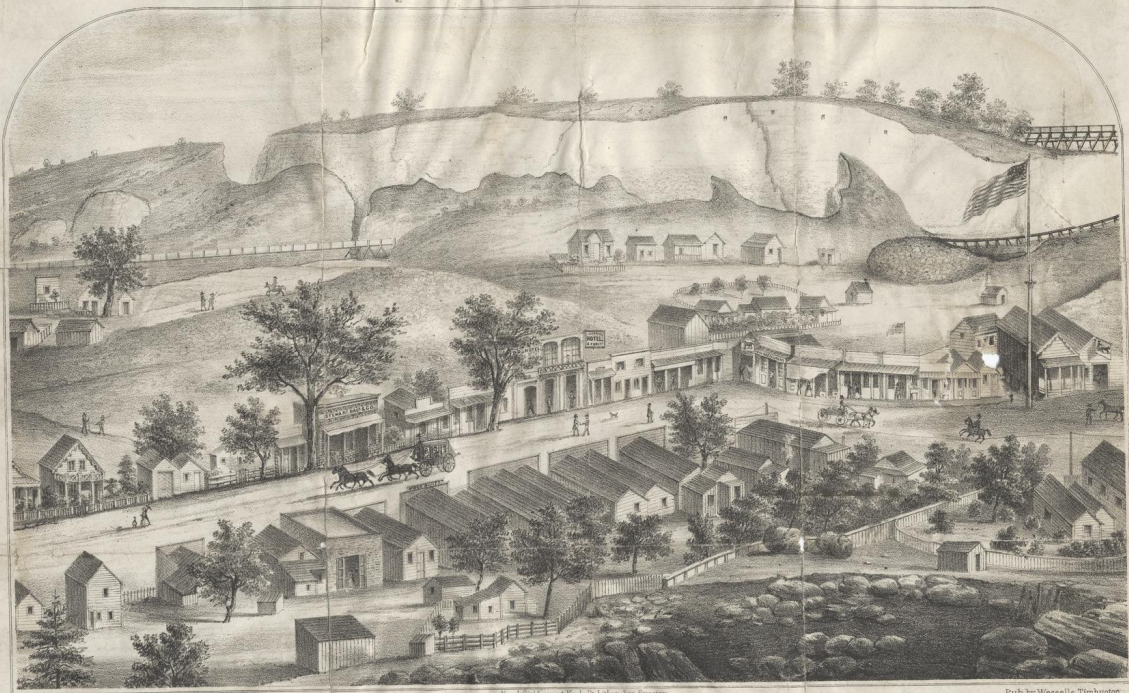

Drawn by C. Barrington.

Pub. by Wessells, Timbuctoo

TIMBUCTOO, YUBA COUNTY, CALIFORNIA, 1862.