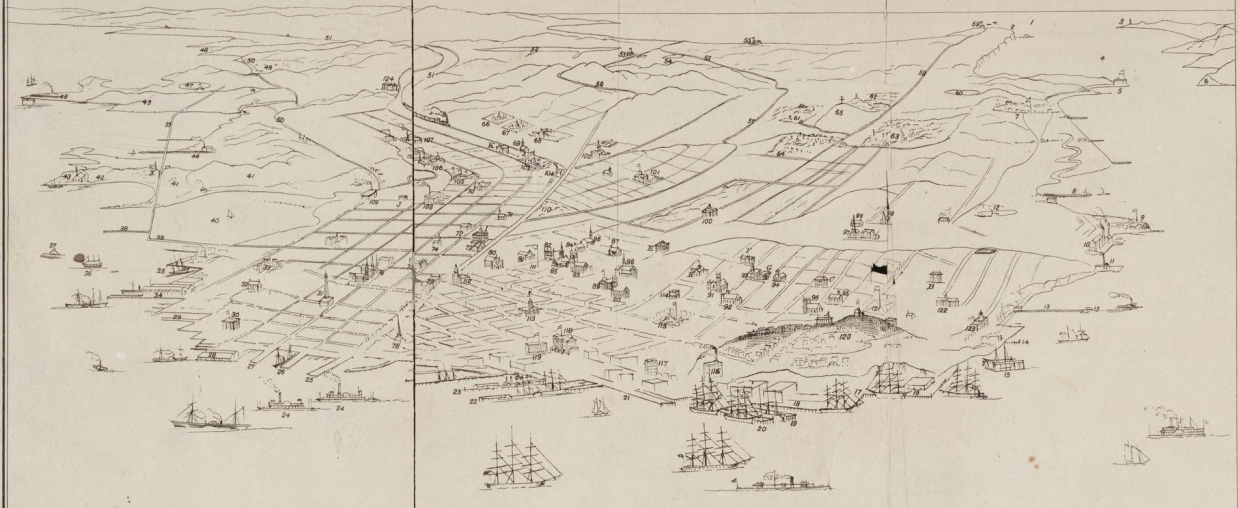

KEY TO GRAY & GIFFORD'S VIEW OF SAN FRANCISCO, 1868.