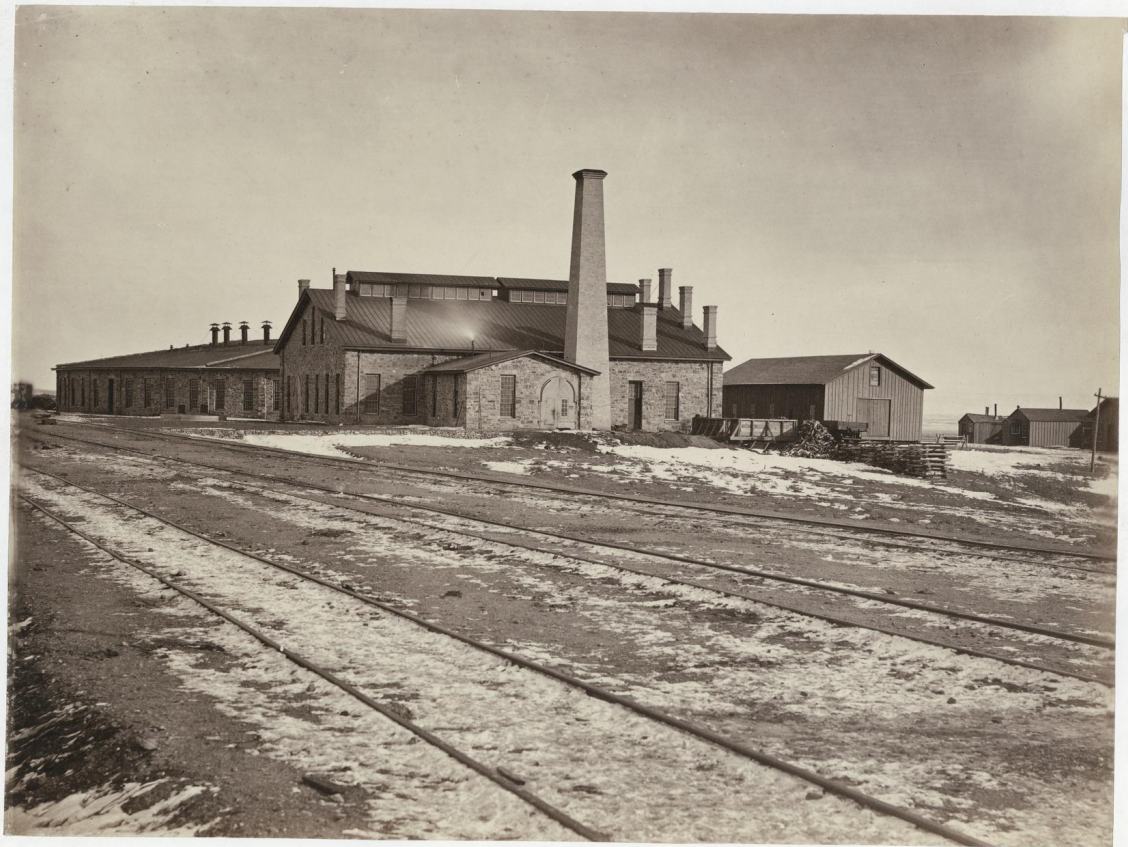

Yale University Library Digital Collections

Title	Round House and Machine shops at Rawling Springs
Call Number	ZZc10 864un
Collection Title	Photographs taken during construction of the Union Pacific Railroad
Rights	The use of this image may be subject to the copyright law of the United States (Title 17, United States Code) or to site license or other rights management terms and conditions. The person using the image is liable for any infringement.
Extent of Digitization	Complete work digitized.
Generated	2022-05-29 14:55:23 UTC
Terms of Use	https://guides.library.yale.edu/about/policies/access
View in DL	https://collections.library.yale.edu/catalog/2019278

Image ID: 1078206

22c10
864un
2

Round House & Machine shops
at Rawlings Springs