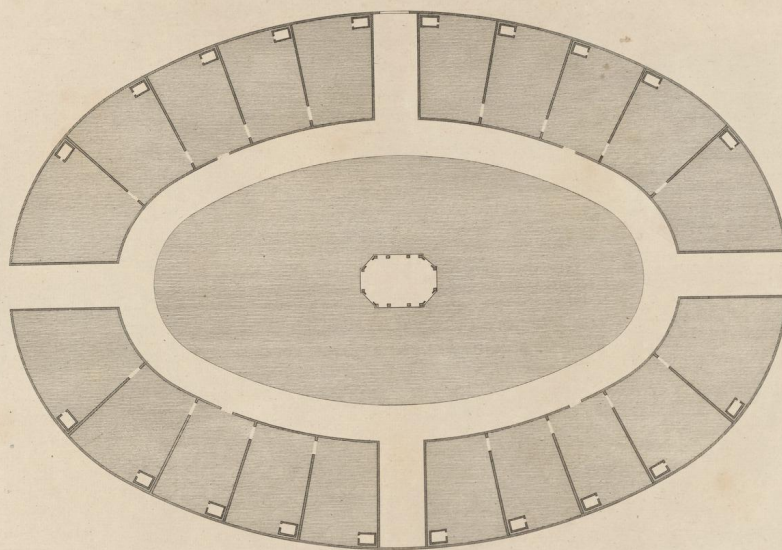

Yale University Library Digital Collections

Title	Plan of the pheasant ground
Call Number	2000 Folio 127
Collection Title	Plans, elevations, sections, and perspective views of the gardens and buildings at Kew, in Surry : the seat of Her Royal Highness the Princess Dowager of Wales / by William Chambers ...
Rights	The use of this image may be subject to the copyright law of the United States (Title 17, United States Code) or to site license or other rights management terms and conditions. The person using the image is liable for any infringement.
Extent of Digitization	Partial work digitized.
Generated	2022-05-29 20:04:21 UTC
Terms of Use	https://guides.library.yale.edu/about/policies/access
View in DL	https://collections.library.yale.edu/catalog/2023913

Plan of the Pleasant Ground

W. Chambers Architectus.

E. Bowker Sculp.