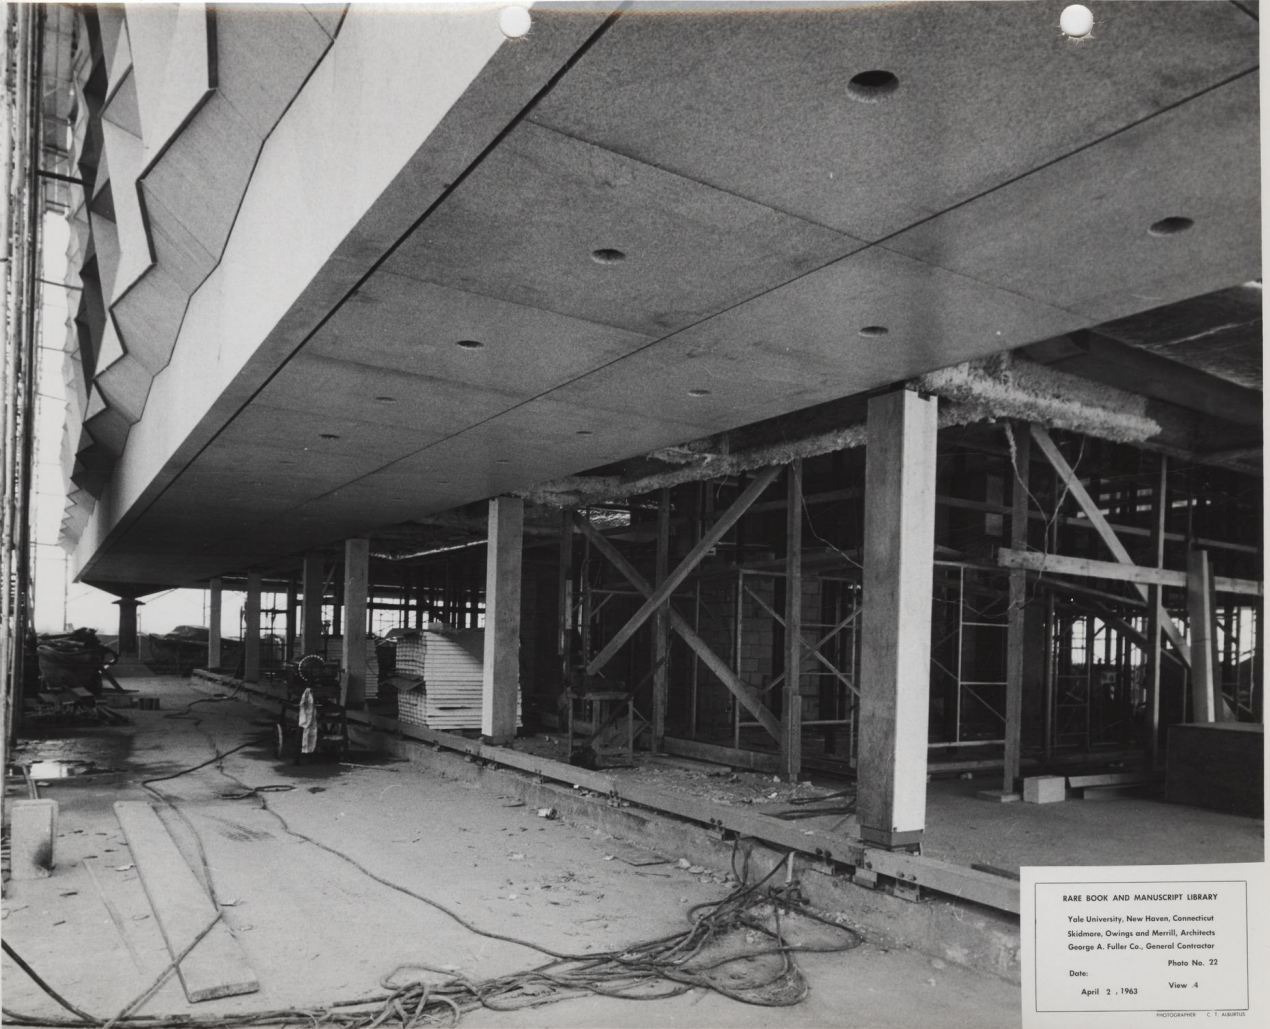

Yale University Library Digital Collections

| | |
|------------------------------|--|
| Title | [Photograph of Beinecke construction] |
| Rights | The use of this image may be subject to the copyright law of the United States (Title 17, United States Code) or to site license or other rights management terms and conditions. The person using the image is liable for any infringement. |
| Container information | Construction panorama views/Albertus photos |
| Generated | 2021-02-20 19:05:09 UTC |
| Terms of Use | https://guides.library.yale.edu/about/policies/access |
| View in DL | https://collections.library.yale.edu/catalog/2037116 |

RABE BOOK AND MANUSCRIPT LIBRARY
Yale University, New Haven, Connecticut
Skidmore, Owings and Merrill, Architects
George A. Fuller Co., General Contractor
Date: April 2, 1963
Photo No. 22
View 4
PHOTOGRAPHER: C. T. ABRAHAM