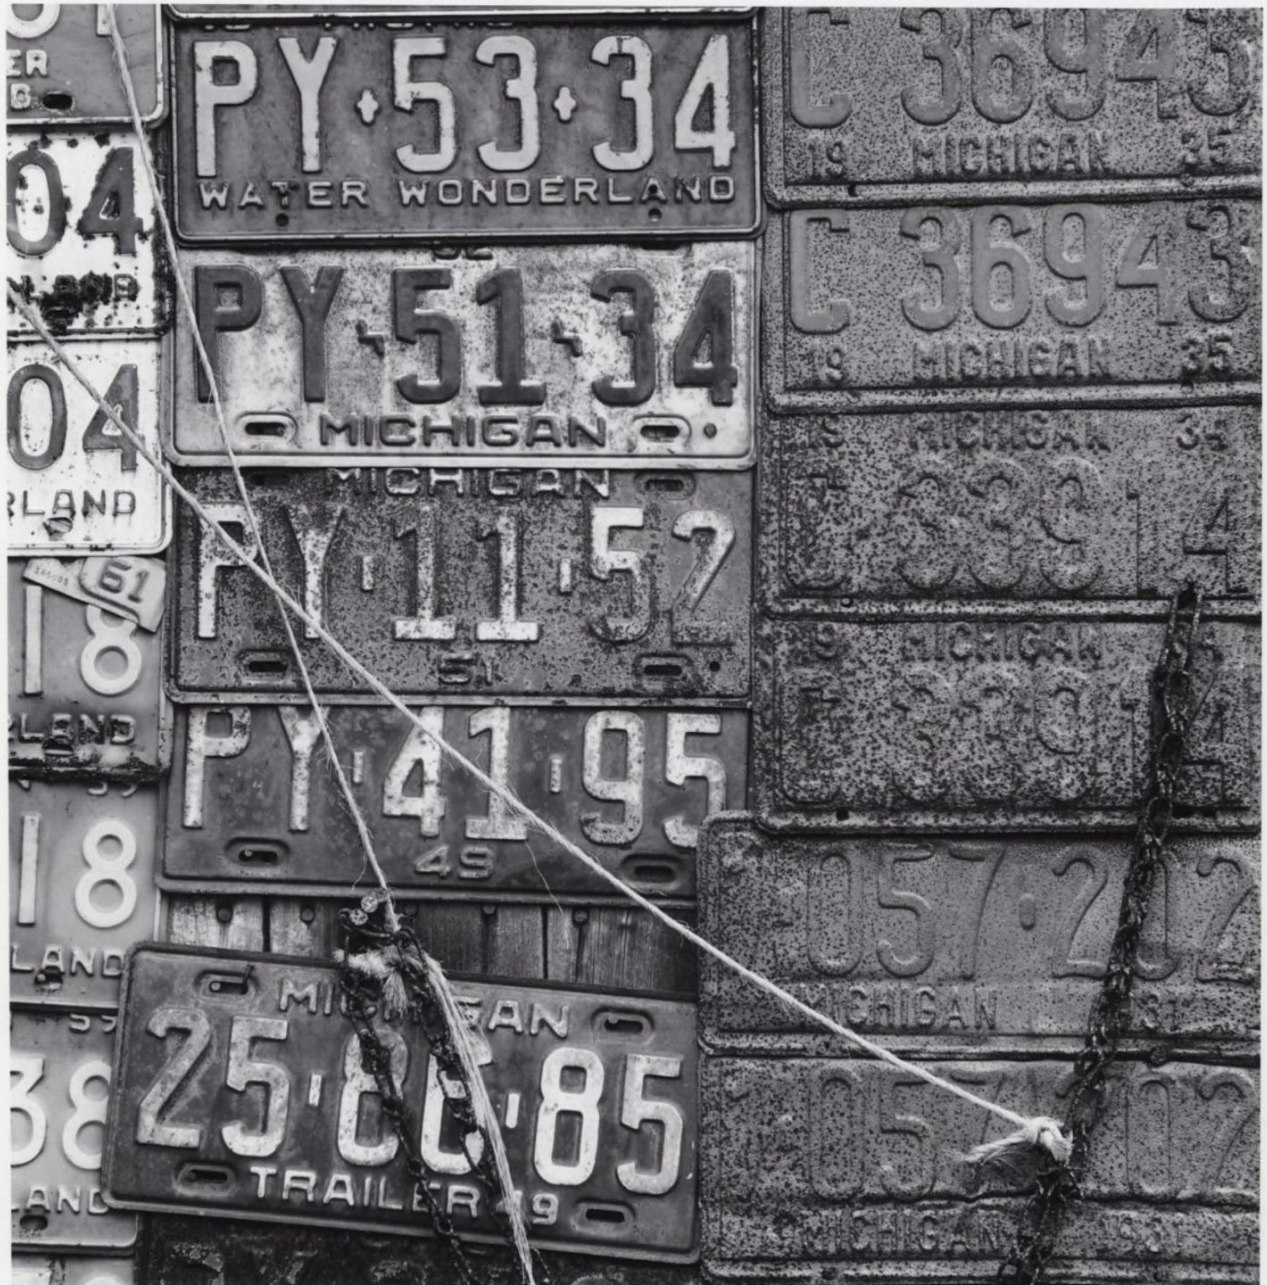

Yale University Library Digital Collections

Title	Side of Barn. Clare County, Michigan (975-2439)
Creator	Plowden, David
Date	1975 September
Rights	Copyright David Plowden
Container information	Box 19
Generated	2021-02-20 22:10:47 UTC
Terms of Use	https://guides.library.yale.edu/about/policies/access
View in DL	https://collections.library.yale.edu/catalog/2038530

975-2439-53

23 + 16 1:2 1/2 + 102

Sold to
Clear County Michigan
K. P. ... 1975

2/2/95-