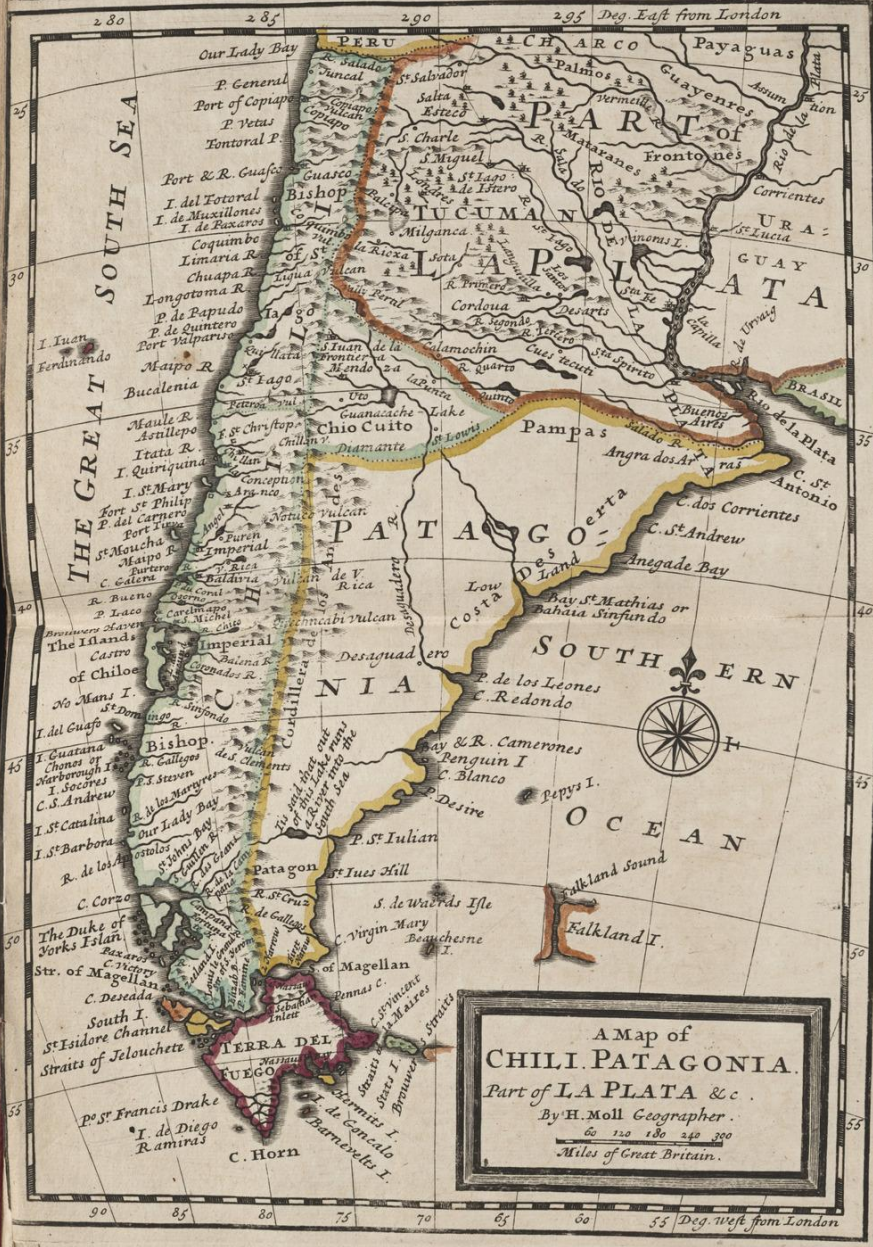

Yale University Library Digital Collections

Title	A map of Chili, Patagonia, part of La Plata &c
Rights	The use of this image may be subject to the copyright law of the United States (Title 17, United States Code) or to site license or other rights management terms and conditions. The person using the image is liable for any infringement.
Generated	2021-02-21 04:58:02 UTC
Terms of Use	https://guides.library.yale.edu/about/policies/access
View in DL	https://collections.library.yale.edu/catalog/2039971

A Map of
CHILI. PATAGONIA.
Part of LA PLATA &c.
By H. Moll Geographer.
60 120 180 240 300
Miles of Great Britain.