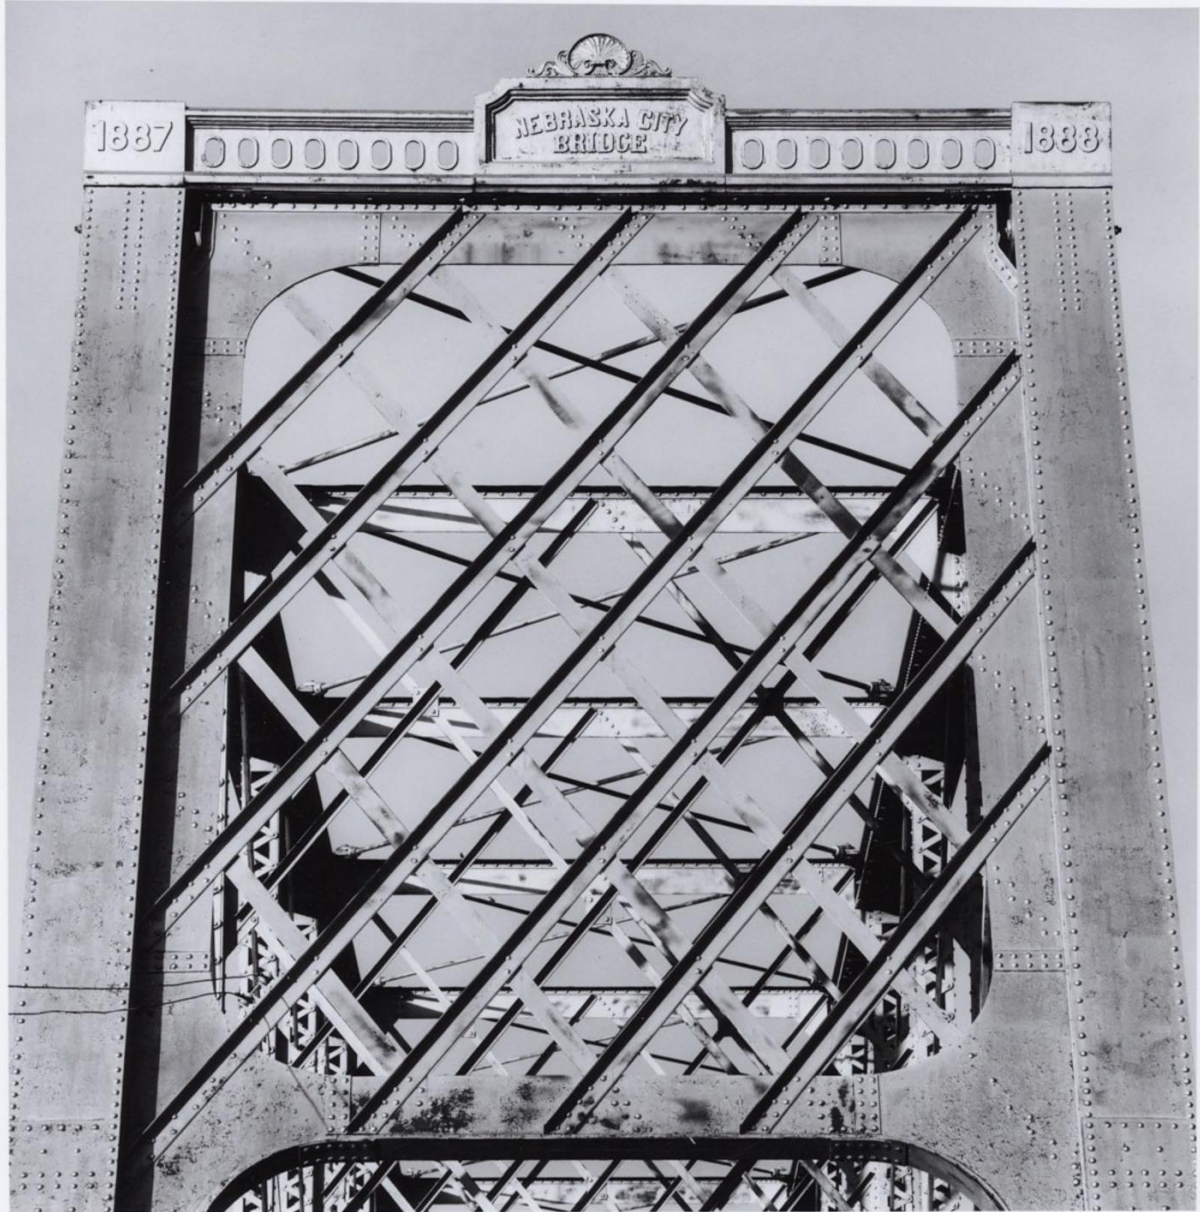

Yale University Library Digital Collections

Title	The Nebraska City Bridge, Chicago, Burlington Quincy Railroad, Missouri River. Nebraska City, Nebraska (GFB-68-5758)
Creator	Plowden, David
Date	1968
Rights	Copyright David Plowden
Container information	Box 50
Generated	2021-02-21 08:50:15 UTC
Terms of Use	https://guides.library.yale.edu/about/policies/access
View in DL	https://collections.library.yale.edu/catalog/2041122

[Recto]

[Verso]

GFB-68-5758-5-3

20816 1-2+1

Nebraska City Bridge - C.B. & Q. Railroad
Missouri River, Nebraska City, Nebraska
Don Owsen 1968

8/23/93