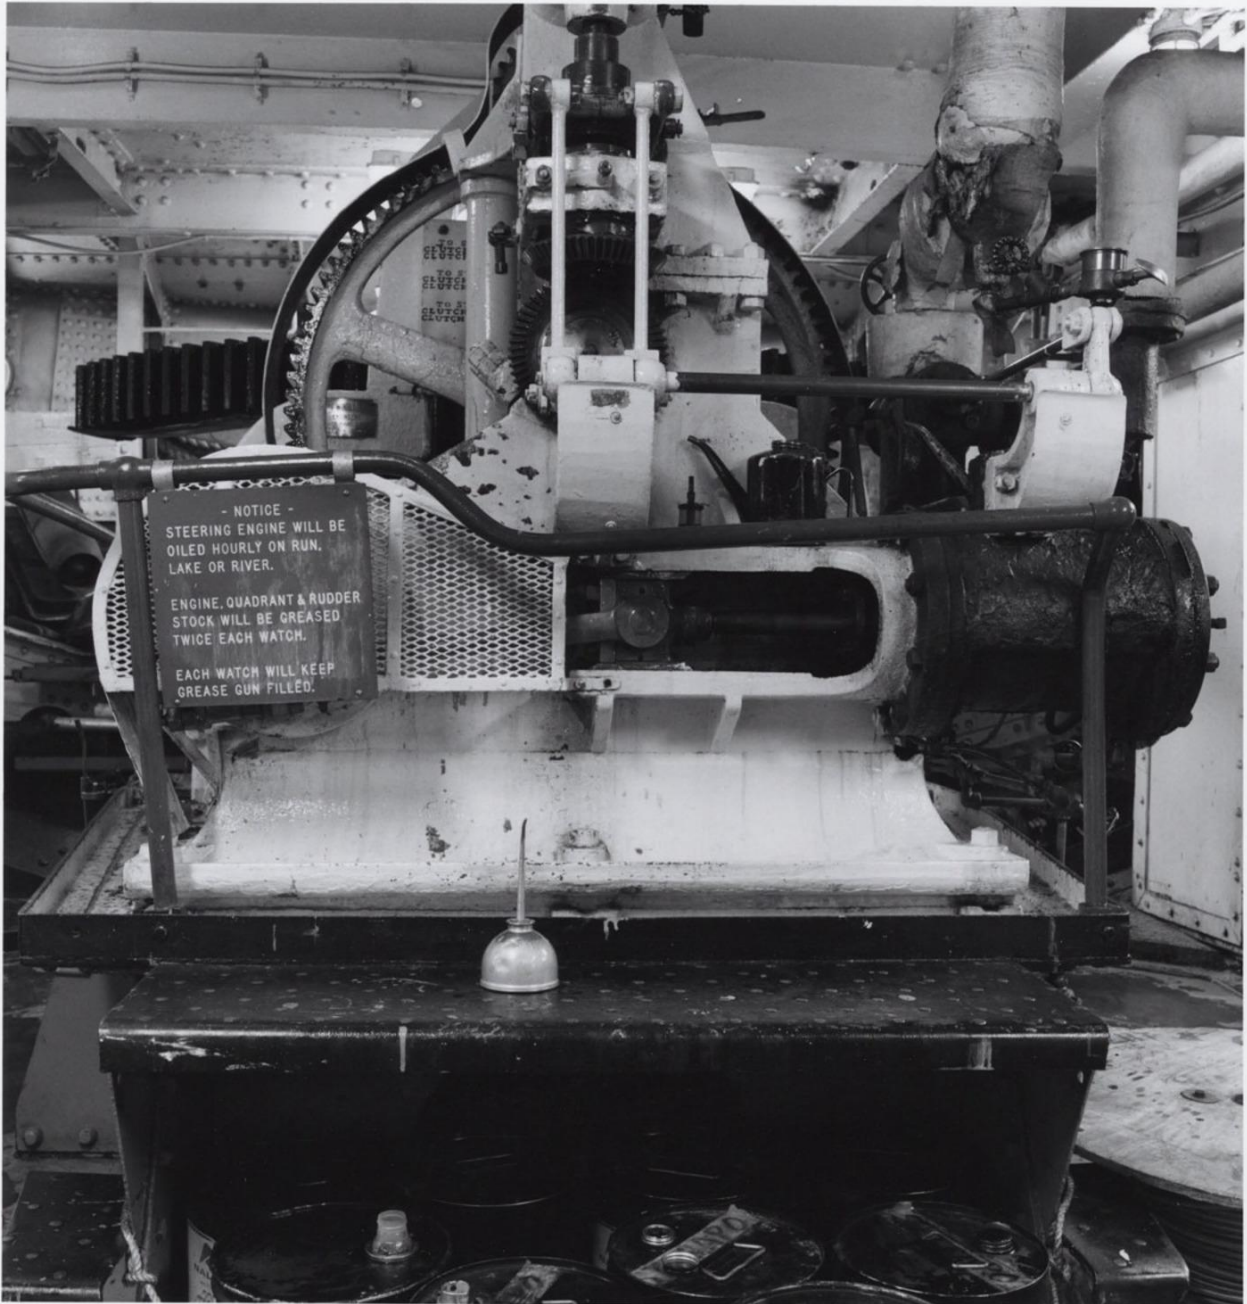

## Yale University Library Digital Collections

<b>Title</b>	Steering Engine, Steamer S. T. Crapo. Probably Muskegon, Michigan (989-88)
<b>Creator</b>	Plowden, David
<b>Date</b>	1989 September
<b>Rights</b>	Copyright David Plowden
<b>Container information</b>	Box 62
<b>Generated</b>	2021-02-21 10:12:02 UTC
<b>Terms of Use</b>	<a href="https://guides.library.yale.edu/about/policies/access">https://guides.library.yale.edu/about/policies/access</a>
<b>View in DL</b>	<a href="https://collections.library.yale.edu/catalog/2041450">https://collections.library.yale.edu/catalog/2041450</a>

---

989 - 88 - 5-2  
145 16 1:13/4

Steering engine  
Steamer S.T. CRAPD  
D.P. 1052 - 1989