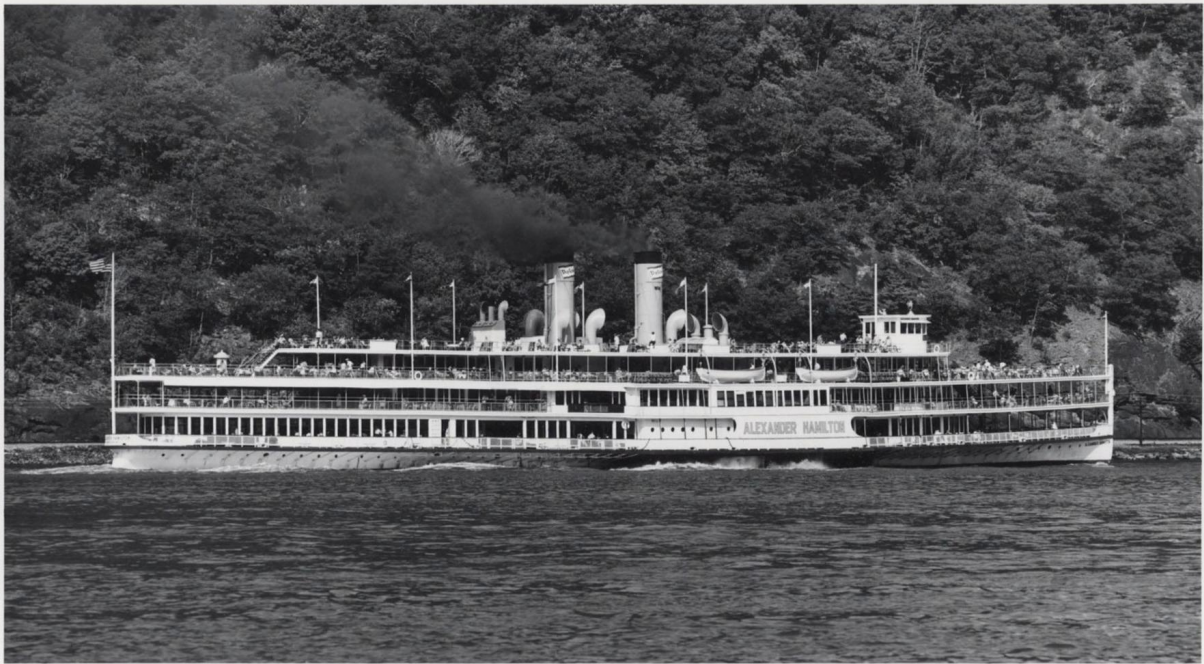

## Yale University Library Digital Collections

<b>Title</b>	Sidewheel Steamer Alexander Hamilton, Hudson River Day Line, Leaving Bear Mountain Landing. Bear Mountain Landing, New York (665-256)
<b>Creator</b>	Plowden, David
<b>Date</b>	1965 June
<b>Rights</b>	Copyright David Plowden
<b>Container information</b>	Box 70
<b>Generated</b>	2021-02-21 10:28:25 UTC
<b>Terms of Use</b>	<a href="https://guides.library.yale.edu/about/policies/access">https://guides.library.yale.edu/about/policies/access</a>
<b>View in DL</b>	<a href="https://collections.library.yale.edu/catalog/2041630">https://collections.library.yale.edu/catalog/2041630</a>

---

Recto

665-286-8-3

2024 1:24

Covered Steamer Alexander Hamilton, Hobson Post Day Line  
Leaving Bear Mt. Landing N.Y. 1965

Am. Process