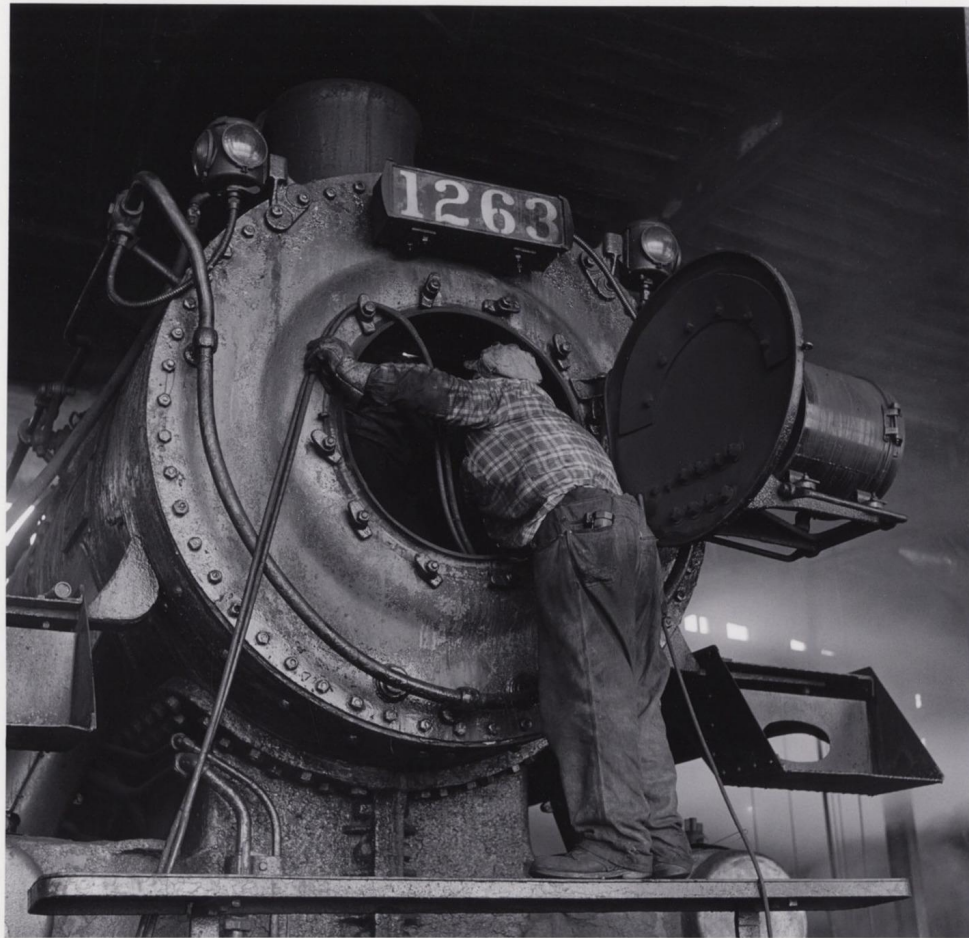

Yale University Library Digital Collections

Title	Canadian Pacific Railway, Man Making Repairs to Locomotive Smokebox, St. Luc Engine Terminal. Montreal, Quebec, Canada (CPR-360)
Creator	Plowden, David
Date	1960 March
Rights	Copyright David Plowden
Container information	Box 77
Generated	2021-02-21 11:02:50 UTC
Terms of Use	https://guides.library.yale.edu/about/policies/access
View in DL	https://collections.library.yale.edu/catalog/2041814

Recto

CPh
360

5-7

Canadian Pacific Railway
Men making repairs to locomotive Supt. Keenan
St. Lac engine terminal
Montreal, Quebec 3/60
D. B. Keenan — 1960