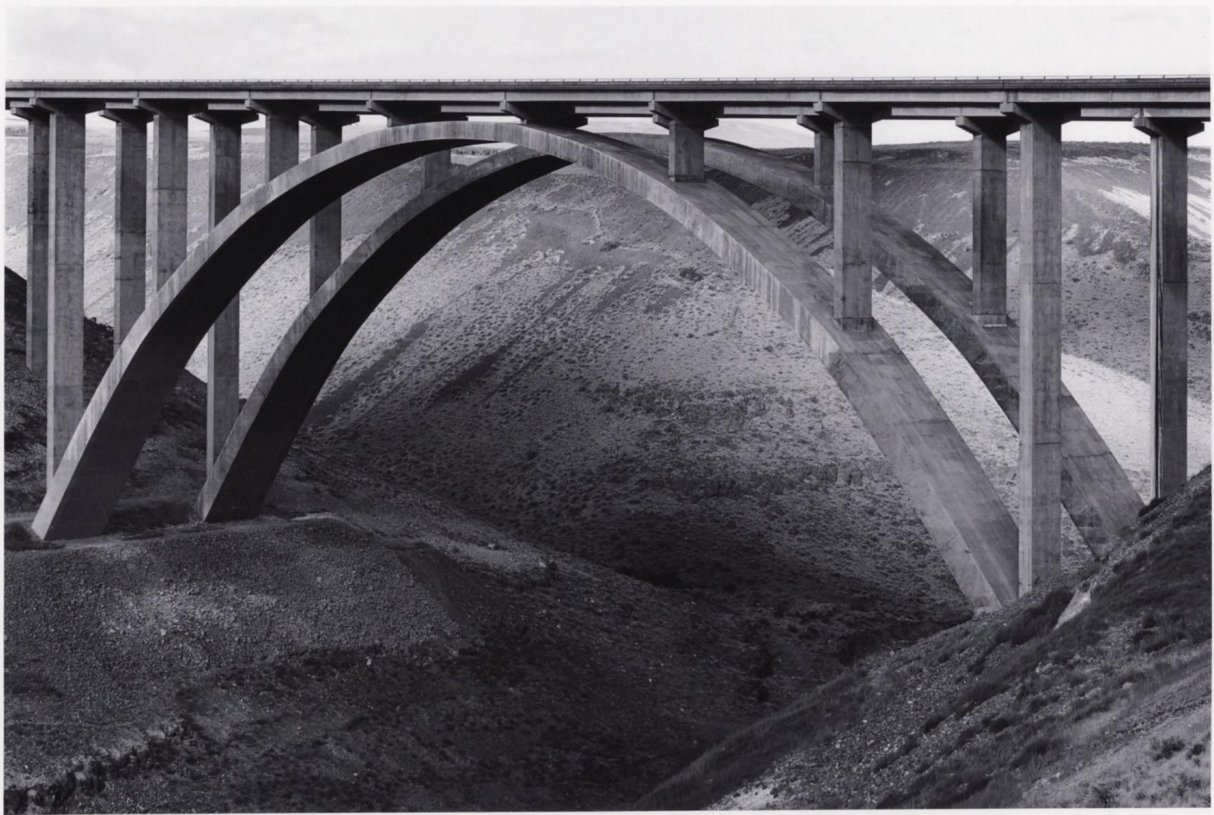

Yale University Library Digital Collections

Title	Fred G. Redmon Memorial Bridge, Selah Creek. Yakima, Washington (972-303)
Creator	Plowden, David
Date	1972 September
Rights	Copyright David Plowden
Container information	Box 133
Generated	2021-02-21 13:50:50 UTC
Terms of Use	https://guides.library.yale.edu/about/policies/access
View in DL	https://collections.library.yale.edu/catalog/2042369

Recto

972-303- BR. 4

(1) fill 1/2 + 1/2 02 Br

Fred G. Redmond Memorial Bridge
Selah Creek, Yakima, Washington

Harold [unclear] 1972

5/19/72