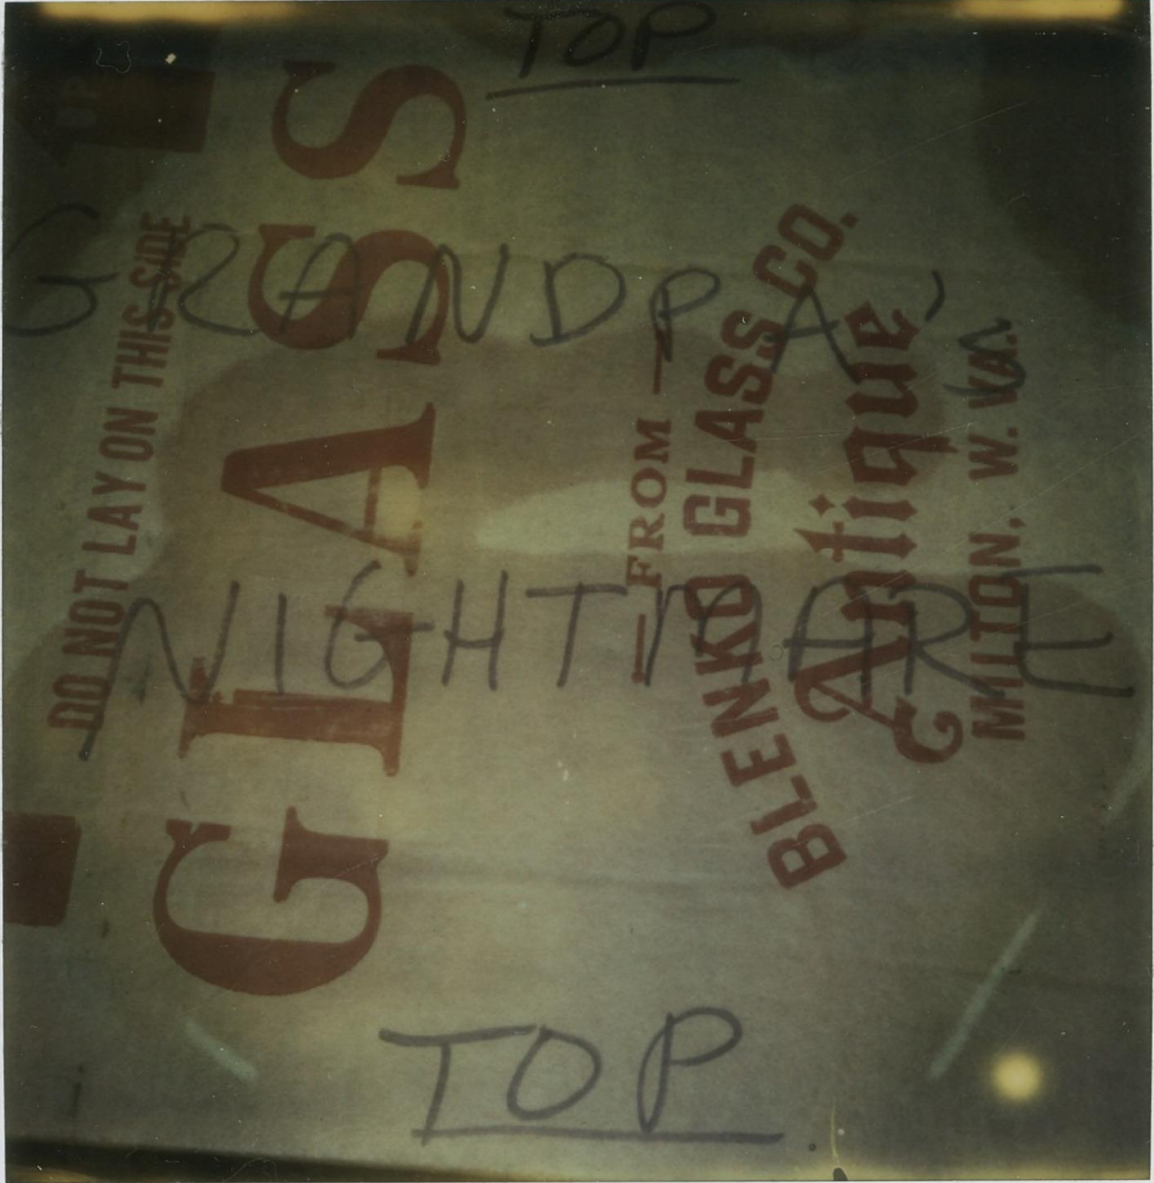

Yale University Library Digital Collections

| | |
|------------------------------|--|
| Title | Still life - Cardboard inscribed, Grandpa's Nightmare |
| Creator | Williams, Jonathan, 1929-2008 |
| Rights | Photographs by Jonathan Williams are used with permission of his estate; permission of Jonathan Williams's estate is required to publish his photographs in any format. To learn more, contact the executor, Thomas Meyer (meyer@jargonbooks.com). |
| Container information | Box 37 T0509 |
| Generated | 2021-02-22 01:12:50 UTC |
| Terms of Use | https://guides.library.yale.edu/about/policies/access |
| View in DL | https://collections.library.yale.edu/catalog/2050551 |

DO NOT LAY ON THIS SIDE

GLASS
NIGHT

FROM
BLENKO GLASS CO.

Antique

MILTON, W. VA.

TOP

TOP