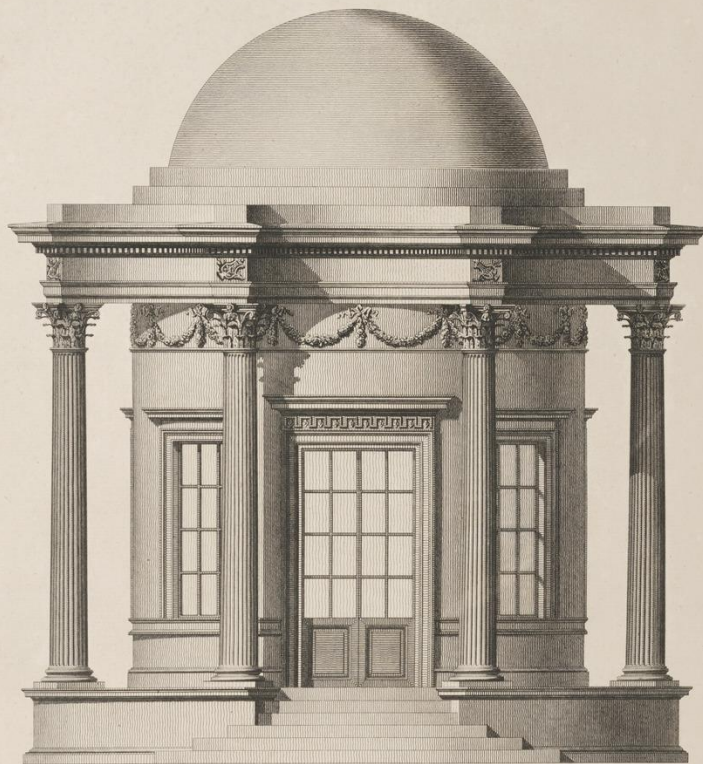

Yale University Library Digital Collections

Title	The temple of the Sun
Call Number	2000 Folio 127
Collection Title	Plans, elevations, sections, and perspective views of the gardens and buildings at Kew, in Surry : the seat of Her Royal Highness the Princess Dowager of Wales / by William Chambers ...
Rights	The use of this image may be subject to the copyright law of the United States (Title 17, United States Code) or to site license or other rights management terms and conditions. The person using the image is liable for any infringement.
Extent of Digitization	Partial work digitized.
Generated	2022-05-31 11:02:23 UTC
Terms of Use	https://guides.library.yale.edu/about/policies/access
View in DL	https://collections.library.yale.edu/catalog/2052921

5 10 20 f^t

1 2 3 4 5 10 f^t

W. Chambers Architectus.

The Temple of the Sun

E. Rooker Sculp.