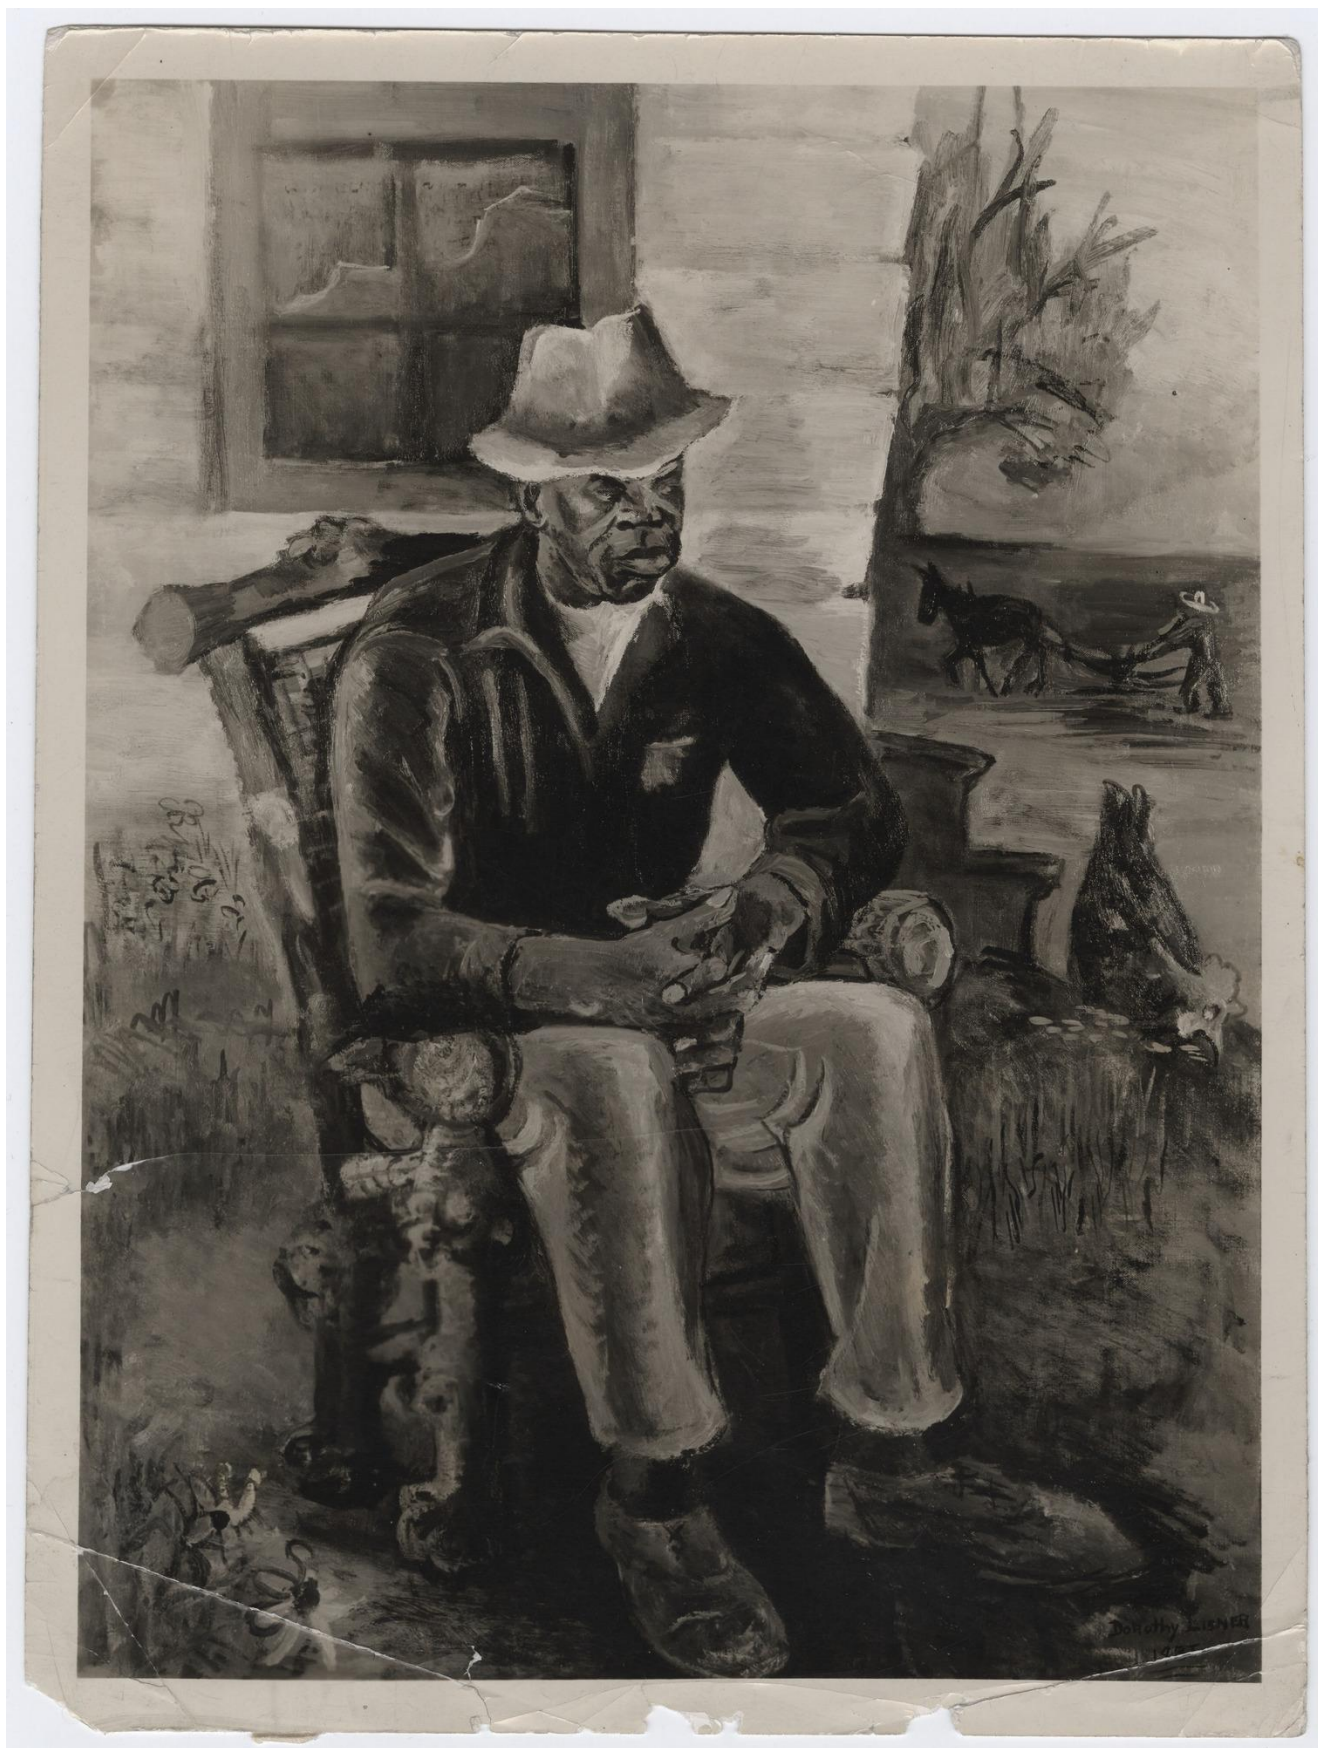

Yale University Library Digital Collections

Title	Martin, my friend from the South
Call Number	GEN MSS 778
Published/Created Date	1935
Collection Title	Dorothy Eisner papers
Rights	The use of this image may be subject to the copyright law of the United States (Title 17, United States Code) or to site license or other rights management terms and conditions. The person using the image is liable for any infringement.
Container information	Box 2
Generated	2022-05-31 18:22:24 UTC
Terms of Use	https://guides.library.yale.edu/about/policies/access
View in DL	https://collections.library.yale.edu/catalog/2056914

recto

Image ID: 1246781

verso

Image ID: 1246782

Little of Painting - "Mortis"

By Dorothy Ciesler
~~Printer~~

Draw 7, 5770

45th ANNUAL EXHIBITION
OF THE NAT'L ASS'N OF WOMEN PRINTERS AND SCULPTORS
AT THE AMERICAN FINE ARTS BUILDING
215 WEST 57 STREET
JANUARY 25, TO FEBRUARY 11, 1938