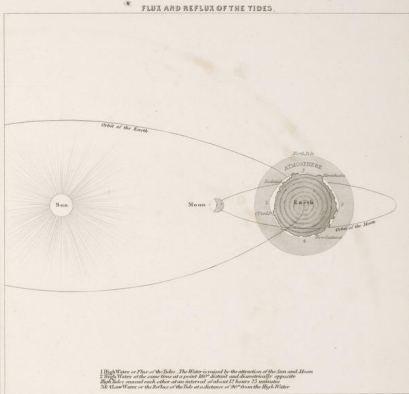

THE PHENOMENA OF THE UNIVERSE

BY JAMES WYLD
GEOGRAPHER TO THE QUEEN
AND
MR. PRINCE ALBERT
Charing Cross East London

1841