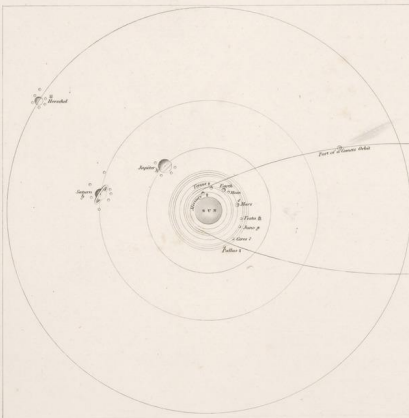

THE PHENOMENA OF THE UNIVERSE

BY JAMES WYLD
GEOGRAPHER TO THE QUEEN
AND
MR. PRINCE ALBERT
Charing Cross East London

1841