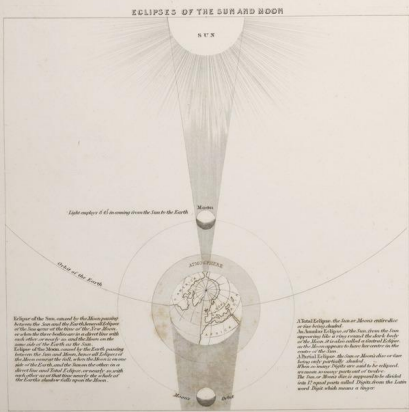

THE PHENOMENA OF THE UNIVERSE

BY JAMES WYLD
GEOGRAPHER TO THE QUEEN
AND
MR. PRINCE ALBERT
Charing Cross East London

1841