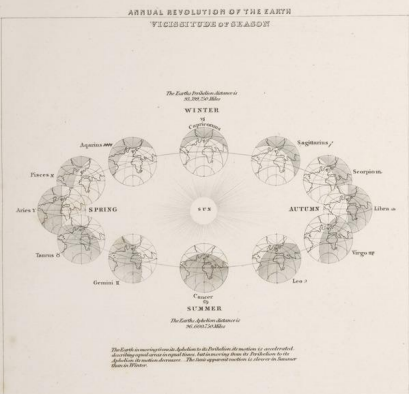

THE PHENOMENA OF THE UNIVERSE

BY JAMES WYLD
GEOGRAPHER TO THE QUEEN
AND
MR. PRINCE ALBERT
Charing Cross East London

1841