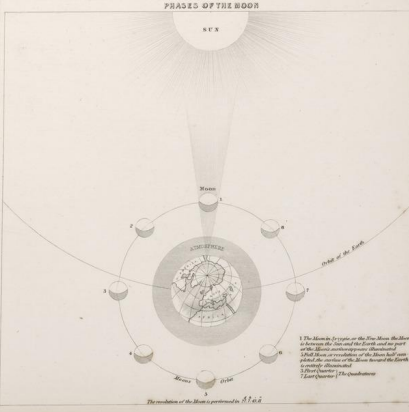

THE PHENOMENA OF THE UNIVERSE

BY JAMES WYLD
GEOGRAPHER TO THE QUEEN
AND
MR. PRINCE ALBERT
Charing Cross East London

1841